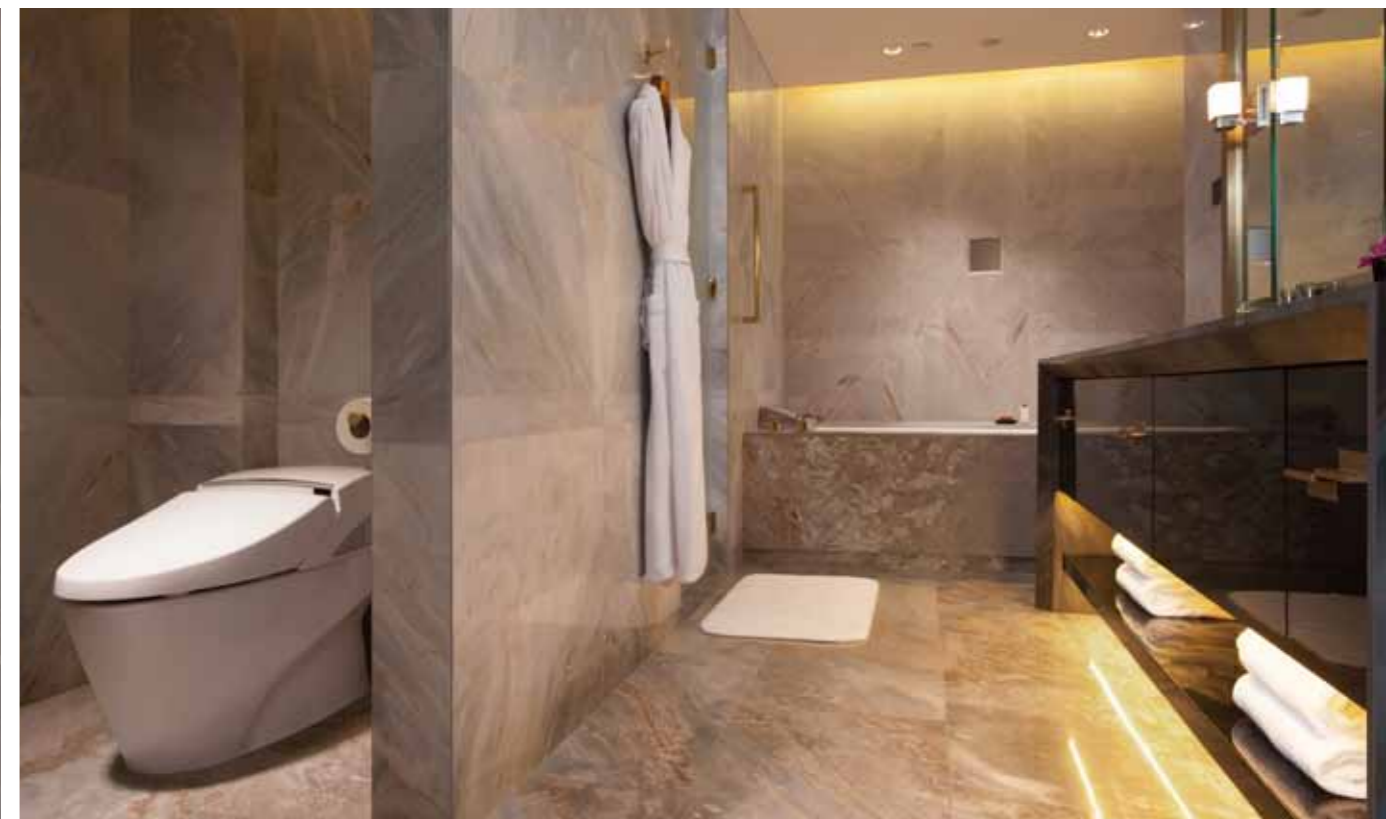

北京华尔道夫酒店

WALDORF ASTORIA BEIJING

北京华尔道夫酒店位于繁华的王府井核心地段，老北京深厚的历史文化与现代时尚的都市格调在此完美融合，相得益彰。建筑师们倾尽全力，将华美的铜元素融汇在整个酒店的设计中，与众不同的全铜主体建筑也使之成为令人瞩目的北京地标。外在以绝美的华丽惊艳世人，内在以内敛的奢华传承经典。任凭时光荏苒，北京华尔道夫酒店将北京的古老气息与历史沉淀尽情展现在世人面前。

Waldorf Astoria Beijing is a landmark in the heart of the Wangfujing district, and an icon where time transcends through the rich Chinese tradition to today's sophisticated affluent lifestyle. Bronze is ornately used as a main element in the design concept of the whole hotel, offering a refined sanctuary in the downtown business district of Beijing. Due to its brilliant figure, the hotel looks gorgeous outside and inherits classical traditions because of its restrained luxury inside. The ancient atmosphere of Beijing and the historical sentiment is shown to the world in Waldorf Astoria Beijing.

北京华尔道夫酒店主楼拥有171间各具特色的超豪华客房，其中9间带有独特露台设计，同时还包含了38间舒适套房。宽敞华贵的房间均体贴的将会客、工作、休息环境进行了划分。为了营造一个非凡卓越的居住环境，酒店以低调奢华又具个性化的方式关注每一个细微之处。为了让宾客的每一次住宿都成为令人难忘的美好回忆，酒店的每个房间均提供最先进的设备和奢华的房间生活用品。其中TOTO的诺锐斯特智能全自动坐便器智能、贴心的功能更为宾客带来与众不同的舒适体验。

The hotel features 171 luxuriously appointed guestrooms including 38 suites, 9 of which have furnished terraces in the main hotel tower. Each room is spacious with elegantly and thoughtfully designed separate living, work and resting areas. With its signature True Waldorf Service, the hotel exemplifies discreet personalized attention, creating unforgettable moments that add up to an extraordinary experience that can happen only at a Waldorf Astoria. Each room provides a generous residential environment amidst modern technology and exquisite amenities. For example, TOTO's NEOREST series offer guests unparalleled comfortable experiences with its many intelligent functions.