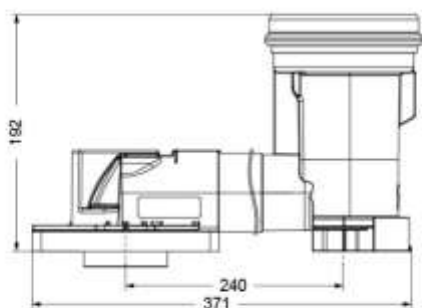

HP201T4#00

FEATURES

- Suitable for G5A, G5, G5Lite series.
- Convenient construction, safe and reliable.

HP201T4 TOILET DRAIN

() 建议安装尺寸

SPECIFICS

Drainage mode :
Underneath Drainage
Rough-in : 400mm