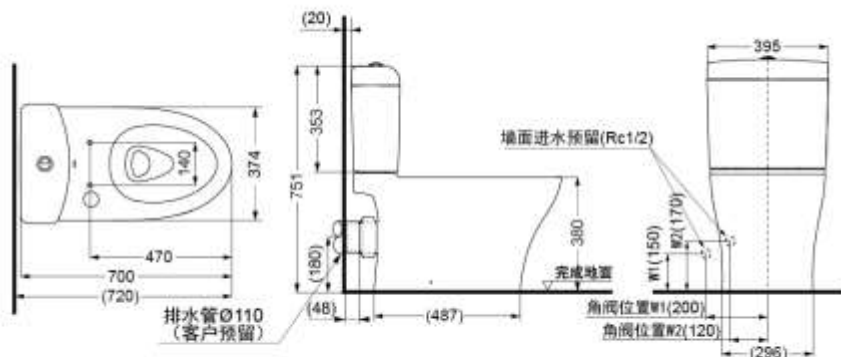

RIMLESS

WATER
SAVING

FEATURES

- Beautiful and clean hidden design for Washlet power and water pipes.
- 3.0L/4.5L dual flushing system, low consumption.
- Premist technique applied, prevents dirt attached.

SPECIFICS

Size : 700*395*751mm

Water Inlet Requirement :
0.05MPa(Dynamic Pressure)
~0.75MPa(Static Pressure)

Dual Flush Volume : 3.0/4.5L

Flush Volume : 3.5L

Water efficiency grade :
grade 1

Toilet Rough-in : H=180mm

CW982PEB/SW984PEB TWO-PIECE TOILET

W1 安装普通便盖时需另购角阀三件D104W
W2 安装卫洗丽时需另购角阀三件D106A

() 建议安装尺寸