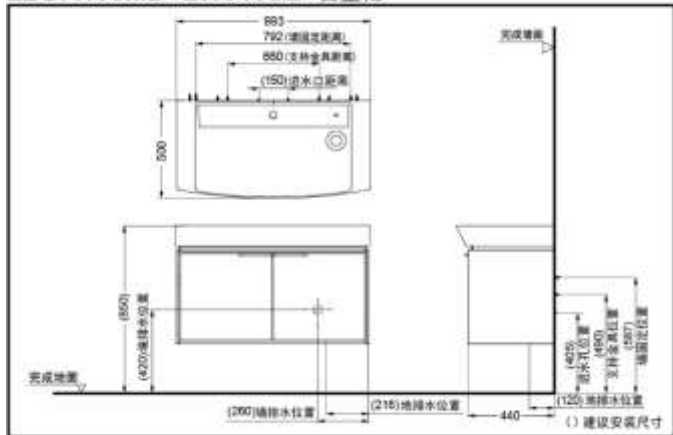

LBDA100MW
LBDA100MD
Large ceramic basin
LW840CB#XW

LBDA100MW

Matching feet
Landing effect

Wall installation effect
 Sliding door type
 Faucet (purchased separately)

CEFIONTECT

LBDA100MW+LW840CB 台盆柜

TOTO(CHINA) CO.,LTD. All rights reserved.

LBDA100MD+LW840CB 台盆柜

TOTO(CHINA) CO.,LTD. All rights reserved.
 TOTO(CHINA) CO.,LTD www.toto.com.cn

FEATURES

- The appearance texture of modern light luxury style and the design embodiment of exquisite details.
- The perfect combination of visual enjoyment and comfortable experience brings a new experience.
- Large integrated ceramic washbasin, daily cleaning is easier and easier, the inclined design inside the basin makes the water m.
- More space for built-in objects in the cabinet.

SPECIFICS

Size :
 993x500x850mm (Including feet)
 Full water capacity : 15.5L
 Foot adjustment range :
 H=248-264mm

OTHER

collocation : TLG12303B
 Foot (optional) :
 DZ706(with MD)
 DZ707(with MW)