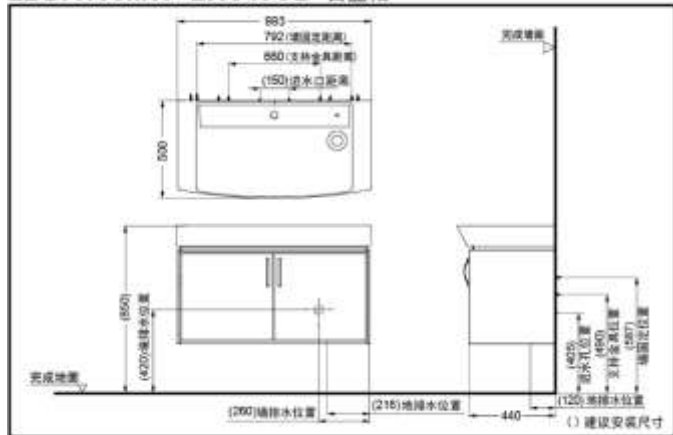

LBDA100MW
LBDA100MD
Large ceramic basin
LW840CB#XW

LBDA100MW

Matching feet
Landing effect

Wall installation effect
 Sliding door type
 Faucet (purchased separately)

CEFIONTECT

LBDA100MW+LW840CB 台盆柜

TOTO(CHINA) CO.,LTD. All rights reserved.

LBDA100MD+LW840CB 台盆柜

TOTO(CHINA) CO.,LTD. All rights reserved.
 TOTO(CHINA) CO.,LTD www.toto.com.cn

FEATURES

- The appearance texture of modern light luxury style and the design embodiment of exquisite details.
- The perfect combination of visual enjoyment and comfortable experience brings a new experience.
- Large integrated ceramic washbasin, daily cleaning is easier and easier, the inclined design inside the basin makes the water m.
- More space for built-in objects in the cabinet.

SPECIFICS

Size :
 993x500x850mm (Including feet)
 Full water capacity : 15.5L
 Foot adjustment range :
 H=248-264mm

OTHER

collocation : TLG12303B
 Foot (optional) :
 DZ706(with MD)
 DZ707(with MW)