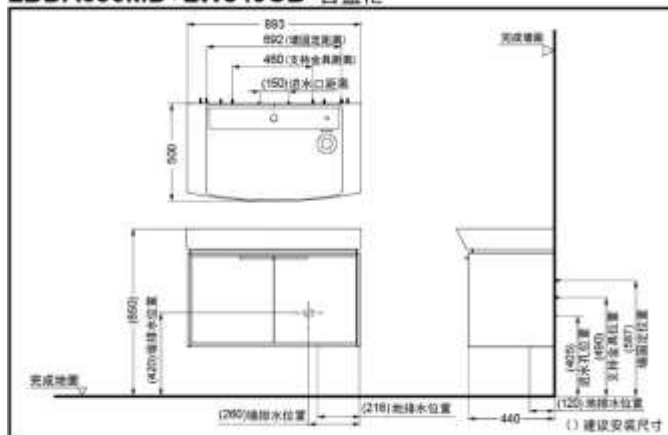

LBDA090MW
Wall installation effect
Sliding door type
Faucet (purchased separately)

LBDA090MD

Matching feet
Landing effect

CEFIONTECT

LBDA090MW+LW849CB 台盆柜

TOTO(CHINA) CO.,LTD. All rights reserved.

LBDA090MD+LW849CB 台盆柜

TOTO(CHINA) CO.,LTD. All rights reserved.
TOTO(CHINA) CO.,LTD www.toto.com.cn

LBDA090MW

LBDA090MD

Large ceramic basin
LW849CB#XW

FEATURES

- The appearance texture of modern light luxury style and the design embodiment of exquisite details.
- The perfect combination of visual enjoyment and comfortable experience brings a new experience.
- Large integrated ceramic washbasin, daily cleaning is easier and easier, the inclined design inside the basin makes the water m.
- More space for built-in objects in the cabinet.

SPECIFICS

Size :

893x500x850mm (Including feet)

Full water capacity : 15.1L

Foot adjustment range :

H=248-264mm

OTHER

collocation : TLG12303B