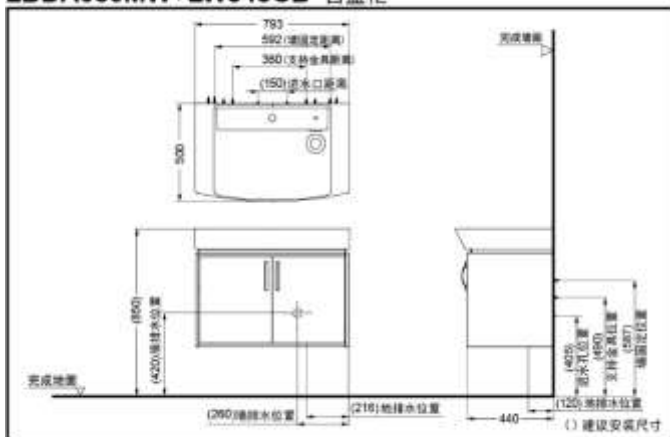

TOTO(CHINA) CO.,LTD. All rights reserved.

LBDA080MD+LW848CB 台盆柜

TOTO(CHINA) CO.,LTD. All rights reserved.
TOTO(CHINA) CO.,LTD www.toto.com.cn

LBDA080MW

LBDA080MD

Large ceramic basin

LW848CB#XW

FEATURES

SPECIFICS

Size :

793x500x850mm (Including feet)

Full water capacity : 13.2L

Foot adjustment range :

H=248-264mm

OTHER

collocation : TLG12303B