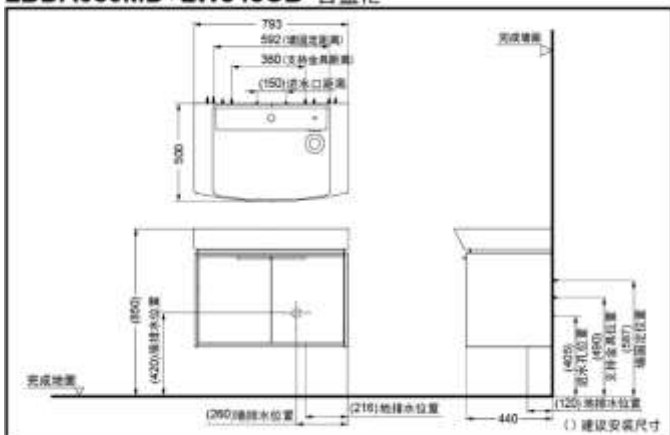

TOTO(CHINA) CO.,LTD. All rights reserved.

LBDA080MD+LW848CB 台盆柜

TOTO(CHINA) CO.,LTD. All rights reserved.
TOTO(CHINA) CO.,LTD www.toto.com.cn

LBDA080MW

LBDA080MD

Large ceramic basin

LW848CB#XW

FEATURES

SPECIFICS

Size :

793x500x850mm (Including feet)

Full water capacity : 13.2L

Foot adjustment range :

H=248-264mm

OTHER

collocation : TLG12303B