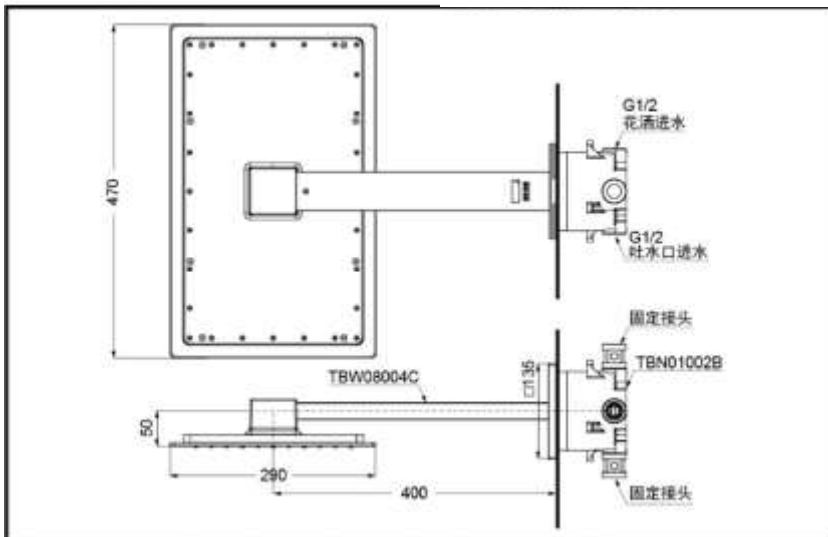

TOTO

Wall-Mount Shower Head

TBW08004C

TBW08004C#BN

TBW08004C#PFG

TBW08004C#PBR

FEATURES

- elegant and graceful in appearance.
- Clever atmospheric modeling creates a concise bathroom environment.
- Mixed-air dual-function water spitting, a new comfortable bathing experience.
- Simple installation and convenient use.

WARM
SPA

COMFORT
WAVE

CR

#BN

#PFG

#PBR

TBW08004C+TBN01002B Wall-Mount Shower Head

SPECIFICS

Water efficiency grade :
grade 3

Water Inlet Requirement :
0.15MPa(Dynamic Pressure)
~0.5MPa(Dynamic Pressure)

OTHERS

Series : Z

Recommend fittings:

TBN01002B