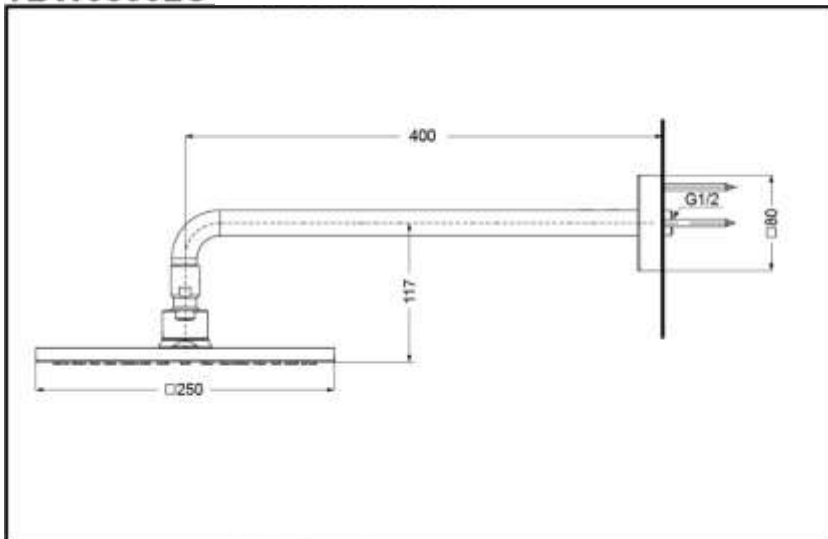

TOTO

Wall-Mount Shower Head

TBW08002C

TBW08002C#BN

TBW08002C#PFG

TBW08002C#PBR

FEATURES

- elegant and graceful in appearance.
- Clever atmospheric modeling creates a concise bathroom environment.
- Abundant large particles of water droplets relax the body and mind, and bring luxurious flushing feeling.
- Simple installation and convenient use.

COMFORT
WAVE

CR

#BN

#PFG

#PBR

TBW08002C Wall-Mount Shower Head

SPECIFICS

Water efficiency grade :
grade 3

Water Inlet Requirement :
0.05MPa(Dynamic Pressure)
~0.5MPa(Dynamic Pressure)
recommend : 0.15-0.5MPa
(Dynamic Pressure)

OTHERS

Series : G