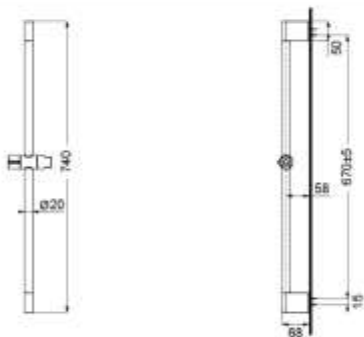

FEATURES

- elegant and graceful in appearance。
- Movable shower bracket, adjustable shower height at will。
- Simple installation and flexible operation。

CR

#BN

#PFG

#PBR

TBW07019C Sliding Rail

SPECIFICS

Size : 740x109x76mm

OTHERS

Series : G