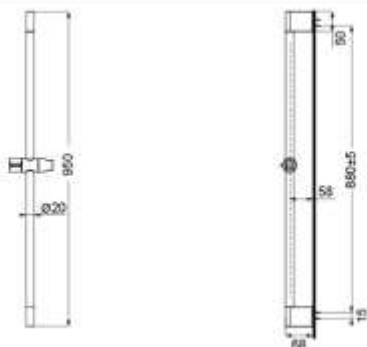

TBW07018C

FEATURES

- elegant and graceful in appearance.
- Movable shower bracket, adjustable shower height at will.
- Simple installation and flexible operation.

SPECIFICS

Size : 950x109x76mm

TBW07018C Sliding Rail