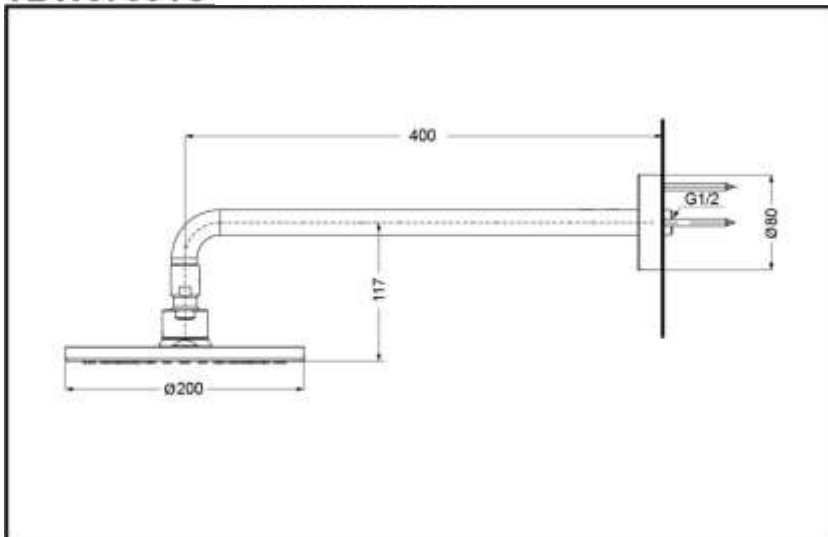

TOTO

Wall-Mount Shower Head

TBW07001C

TBW07001C#BN

TBW07001C#PFG

TBW07001C#PBR

FEATURES

- elegant and graceful in appearance.
- Beautiful curves, showing noble qualities.
- Abundant large particles of water droplets relax the body and mind, and bring luxurious flushing feeling.
- Simple installation and convenient use.

COMFORT
WAVE

CR

#BN

#PFG

#PBR

TBW07001C Wall-Mount Shower Head

SPECIFICS

Water efficiency grade :
grade 3

Water Inlet Requirement :
0.05MPa(Dynamic Pressure)
~0.5MPa(Dynamic Pressure)
recommend : 0.15-0.5MPa
(Dynamic Pressure)

OTHERS

Series : G