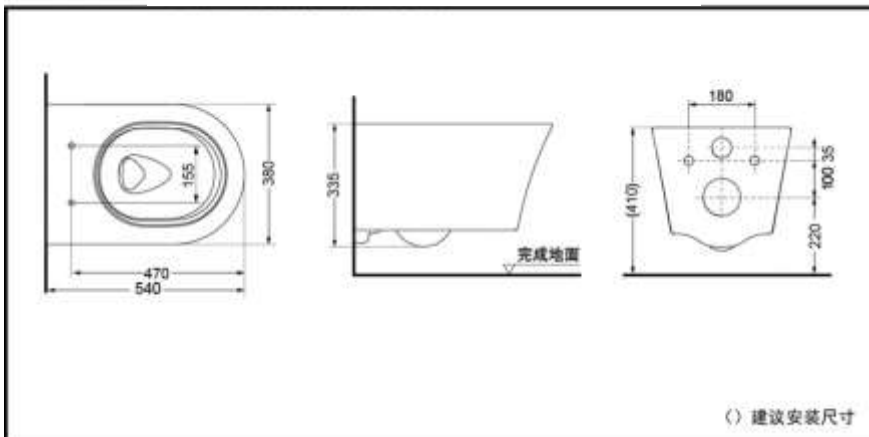

CW553B Toilet with Concealed Flush Tank

OTHERS

Recommend fittings :

Concealed Flush Tanks :

WH173B-553B,WH143B-553B

Cushion toilet cover :

TC384CVKR