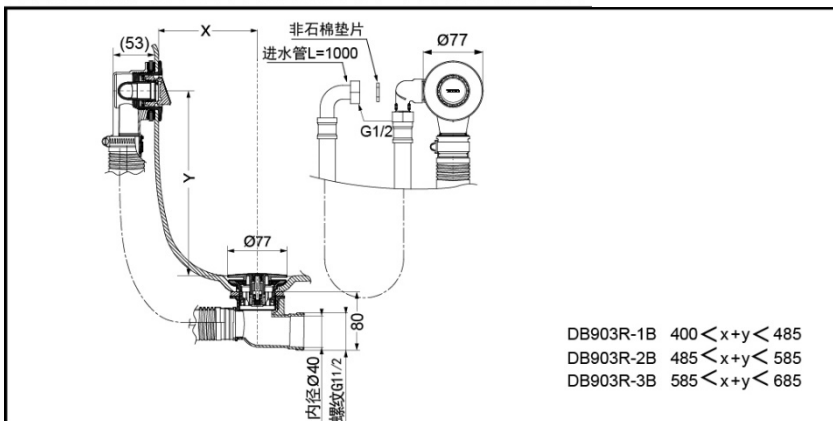

TOTO

Pedal bathtub drainage (With water inlet function)

DB903R-1A/1B

DB903R-2A/2B

DB903R-3A/3B

FEATURES

- The appearance is simple and light.
- The trademark is made by laser printing, with strong sense of fashion.
- Multi functional use, both tap and overflow capacity, more convenient.

DB903R-1A DB903R-2A DB903R-3A Pedal bathtub drainage

SPECIFICS

Net Weight:

1A/B: 1.32Kg

2A/B: 1.35Kg

3A/B: 1.38Kg

TOTO(CHINA) CO.,LTD. All rights reserved.

DB903R-1B DB903R-2B DB903R-3B Pedal bathtub drainage

TOTO(CHINA) CO.,LTD. All rights reserved.

TOTO(CHINA) CO.,LTD. www.toto.com.cn

OTHERS

Recommend fittings :

TBG05301B (only)

Drain connection hose:

NTX0200