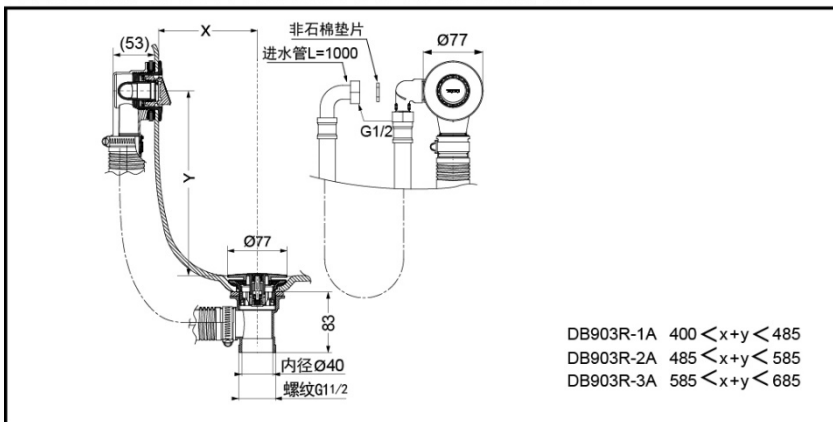

TOTO

Pedal bathtub drainage (With water inlet function)

DB903R-1A/1B

DB903R-2A/2B

DB903R-3A/3B

FEATURES

- The appearance is simple and light.
- The trademark is made by laser printing, with strong sense of fashion.
- Multi functional use, both tap and overflow capacity, more convenient.

DB903R-1A DB903R-2A DB903R-3A Pedal bathtub drainage

SPECIFICS

Net Weight:

1A/B: 1.32Kg

2A/B: 1.35Kg

3A/B: 1.38Kg

TOTO(CHINA) CO.,LTD. All rights reserved.

DB903R-1B DB903R-2B DB903R-3B Pedal bathtub drainage

TOTO(CHINA) CO.,LTD. All rights reserved.

TOTO(CHINA) CO.,LTD. www.toto.com.cn

OTHERS

Recommend fittings :

TBG05301B (only)

Drain connection hose:

NTX0200