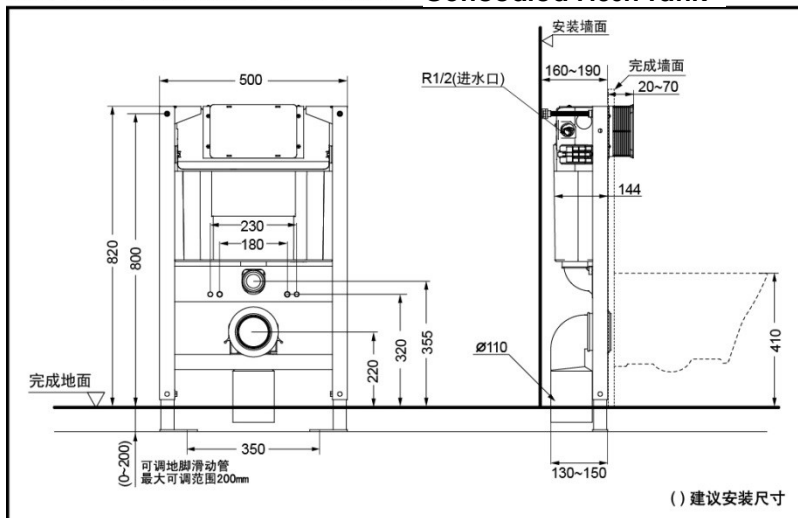

WH142B-162B/WH142B-762B Concealed Flush Tank

*TOTO(CHINA) CO.,LTD. All rights reserved.

TOTO(CHINA) CO.,LTD. www.toto.com.cn

Others

Recommend fittings :

Tank Panel: MB170Series/
MB174Series/MB176G/
MB171M/MB175M
Toilet: CW162B