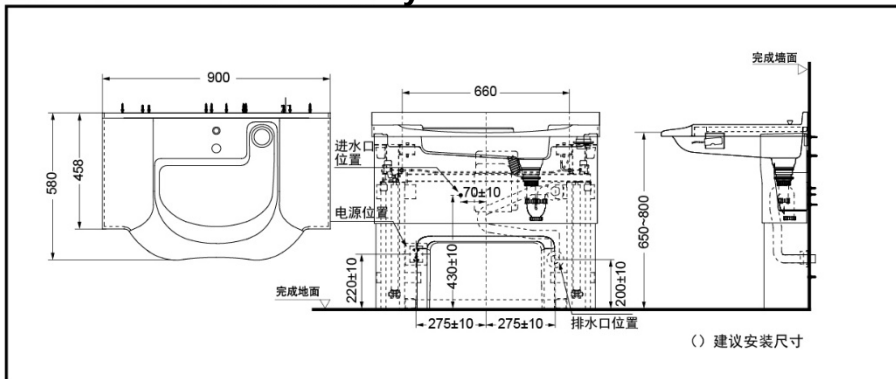

✘The faucet is not included.

### FEATURES

- The utility model has the advantages of convenient cleaning and sanitary.
- The shape structure is easy to grasp and convenient for wheelchair users.
- The plane at the front of the table is widened to facilitate arm placement and body support.
- The shape of the lavatory makes it easier for nurses to get close to the faucet and convenient for nursing.

### MVZHJ0900CA Lift Lavatory

\*TOTO公司保留对其产品规格和尺寸更改的权利。届时，恕不另行通知。

### SPECIFICS

Product Size :

**Lift Lavatory :**

900x580x294mm

**Lifter :**

875x654x227mm

**Decorated Cover :**

877x497x174mm