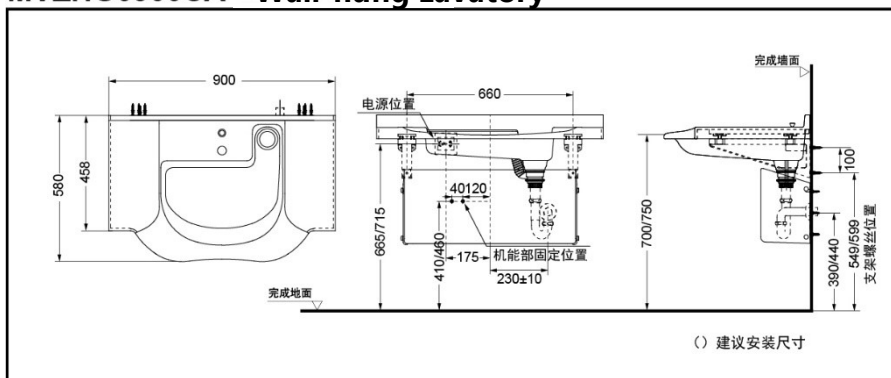

## Wall-hung Lavatory

✘The faucet is not included.

**MVZHG0900CA # NW1  
(Wall-hung Lavatory)**

**M9ZP40A-2  
(Lavatory Stand)**

**MXZ60022P  
(Drainage)**

**MXZ60044  
(Decorated Cover)**

### MVZHG0900CA Wall-hung Lavatory

\*TOTO公司保留对其产品规格和尺寸更改的权利。届时，恕不另行通知。

### SPECIFICS

Product Size:

**Wall-hung Lavatory:**

900x580x294mm

**Lavatory Stand:**

400x155x70mm

**Drainage:**

302x194x32mm

**Decorated Cover:**

690x297x196mm