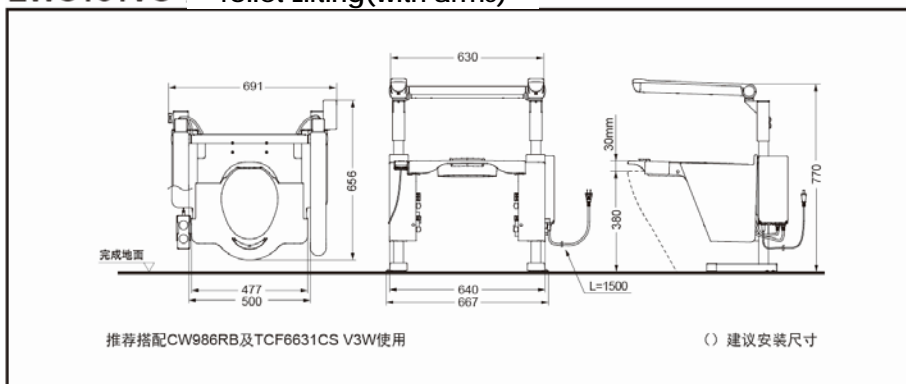

### SPECIFICS

Size :

Vertical lifting mode:

691x656~721x770mm

Inclined lifting mode:

691x656~713x770mm

Power Source : 220V(50Hz)

Power : 80W

### EWC151VC : Toilet Lifting(with arms)