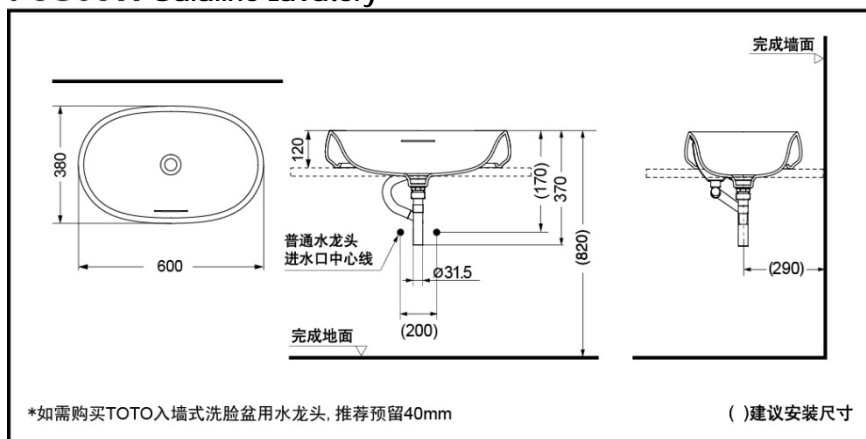

PJS05W Galaline Lavatory

*TOTO(CHINA) CO.,LTD. All rights reserved.

Others

Recommend fittings :
Faucet:TLG11306B