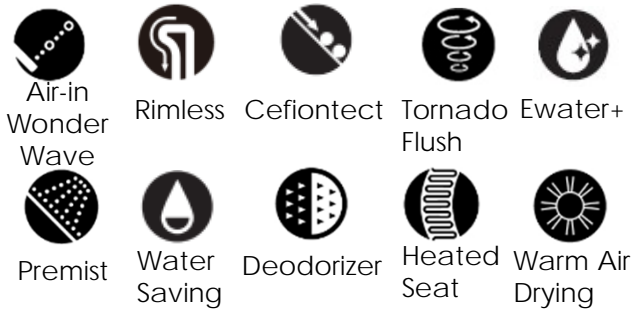

TOTO

Smart One-piece Toilet

WASHLET®+

Toilet : CW887EB

Washlet:TCF4901ECSR

FEATURES

- Beautiful and clean hidden design for Washlet power and water pipes.
- Microwave induction design with no reception window, upgraded appearance.
- New handheld remote controller with capacitive Touch, fine looking. Multiple settings to meet different needs according to user's preference.
- 4.8L flushing system, low consumption.
- Premist technique applied, prevents dirt attached.

SPECIFICS

CW887EBT305/CW887EBT400+TCF4901ECSR Smart One-piece Toilet

Size: 727x428x657mm

Nominal water consumption: 4.8L

Water efficiency grade: Grade2

Toilet Water Efficiency Grade: Grade2

Drainage mode: Underneath