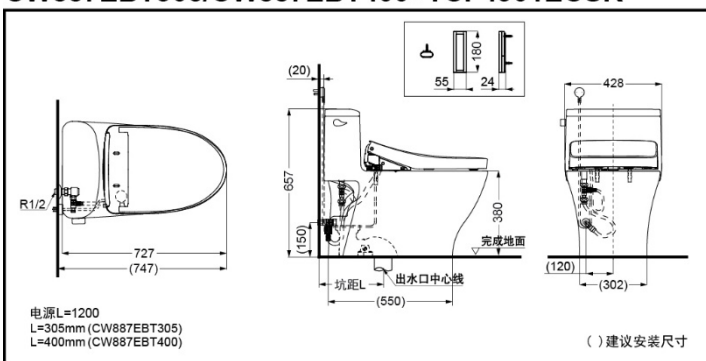

TOTO

Smart One-piece Toilet

WASHLET®+

Toilet : CW887EB

Washlet:TCF4901ECSR

FEATURES

- Beautiful and clean hidden design for Washlet power and water pipes.
- Microwave induction design with no reception window, upgraded appearance.
- New handheld remote controller with capacitive Touch, fine looking. Multiple settings to meet different needs according to user's preference.
- 4.8L flushing system, low consumption.
- Premist technique applied, prevents dirt attached.

SPECIFICS

CW887EBT305/CW887EBT400+TCF4901ECSR Smart One-piece Toilet

Size: 727x428x657mm

Nominal water consumption: 4.8L

Water efficiency grade: Grade2

Toilet Water Efficiency Grade: Grade2

Drainage mode: Underneath

Flush type: Tornado Flush

Rough-in:

CW887EBT305 : 305mm

CW887EBT400 : 400mm

Water Inlet Requirement:

0.05MPa(Dynamic Pressure)~0.75MPa(Static Pressure)

Power Source: 220V(50Hz)

Power : 830W