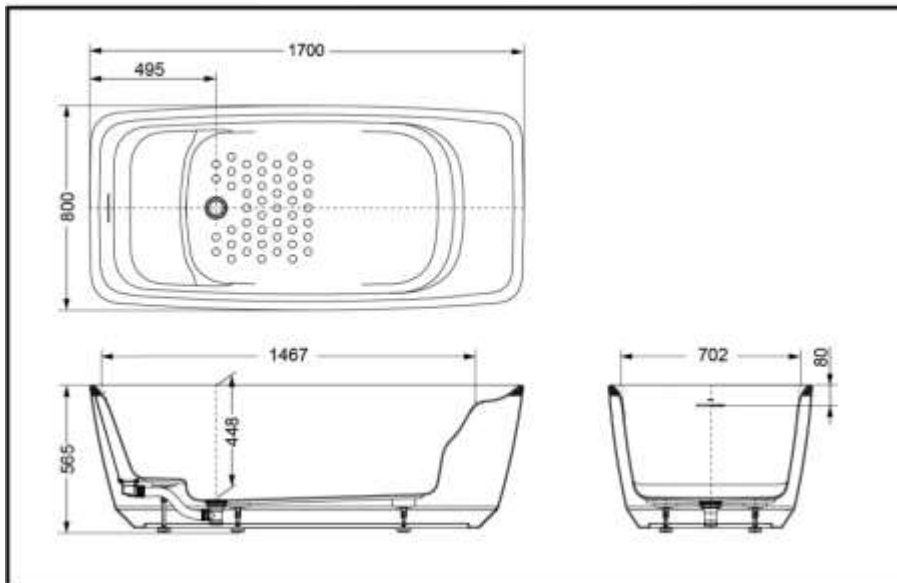

Recline  
comfort

PJY1724WPW#MW (Matt,w/o handle)

PJY1724WPW#GW (High gloss w/o handle)

### FEATURES

- The combination of floating feeling, stability and being wrapped makes the ergonomics fully evolve into the bathing experience。
- The perfect combination of "thick feeling" and "light feeling"。
- Multi purpose design provides a new way to enter the bath。
- The drainage integrated with the bathtub is refreshing。

### SPECIFICS

Size : 1700x800x565mm

Full water capacity : 255L