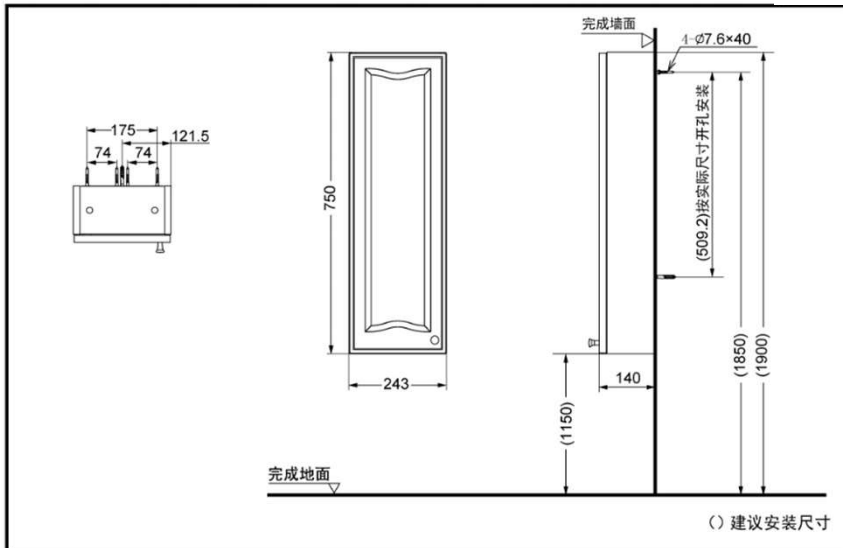

TOTO

Wall-hung Side Cabinet

White Grey Wood

LYYA025GGGWC (White)
LYYA025GGGKL (Grey)
LYYA025GGGMD (Wood)

LMYA065G1GGGWC
LMYA065G1GGGKL
LMYA065G1GGGMD

LYYA025GGGWC
LYYA025GGGKL
LYYA025GGGMD

FEATURES

- Graceful curves with smooth frame design, elegant and unique.
- Mirror lines and cabinet supplement each other.
- Three-layer storage for articles of daily use.

SPECIFICS

Size: 750x243x140mm

Colors:

White: LYYA025GGGWC

Grey: LYYA025GGGKL

Wood: LYYA025GGGMD

LYYA025GGGWC/LYYA025GGGKL/LYYA025GGGMD Side Cabinet

*TOTO(CHINA) CO.,LTD. All rights reserved.