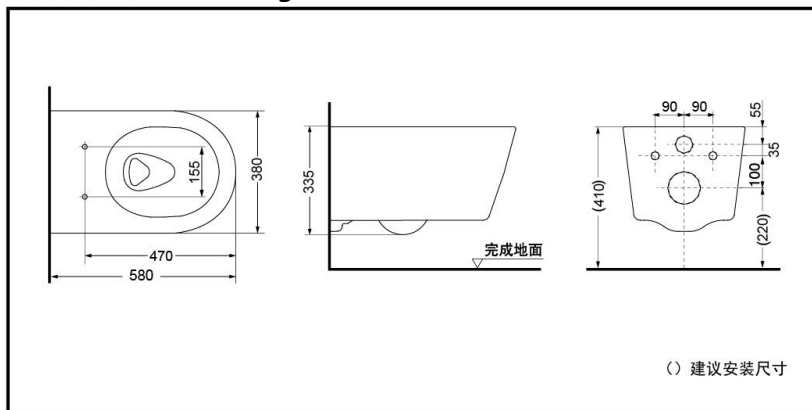

CW542B Wall Hung Toilet

*TOTO(CHINA) CO.,LTD. All rights reserved.

Others

Recommend Fittings

Toilet Seat:TC513K

Conceal Tank: WH173B-542B