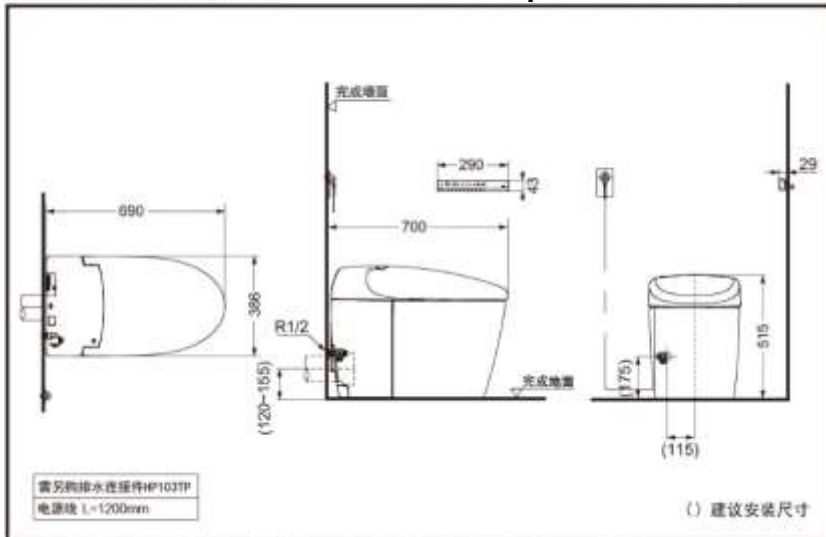

TOTO

NEOREST One-piece Toilet RS

NEOREST

reddot award 2022

CES8A510KCNP
Function part
TCF8A510KCN#W
Toilet part
CS921PB-8A510#XW
Toilet drain
HP103TP#00

FEATURES

- The soft curves of the shape give the entire space an impression of security, brightness, and cleanliness.
- The toilet seat adopts ergonomic circular arc design to ensure comfortable seating
- The function can be improved by one button, which is convenient for cleaning
- The new upgraded intelligent cleaning system brings a more comfortable and clean experience.

AUTO FLUSH

WARM AIR DRYING

HEATED SEAT

DEODORIZER

CES8A510KCNP NEOREST One-piece Toilet

SPECIFICS

- Size : 690*386*515mm
Dual Flush Volume : 3.0L/4.5L
Nominal water consumption : 3.5L
Water Efficiency : Grade2
Drainage mode : Tornado Flush
Flushing mode : Vortex siphon type
Rough-in : HP103TP#00 (H=120-155mm)
Water Inlet Requirement : 0.05MPa(Dynamic Pressure)~0.75MPa(Static Pressure)
Power : 817W
Max Power : 1425W
Power Source : 220V50Hz