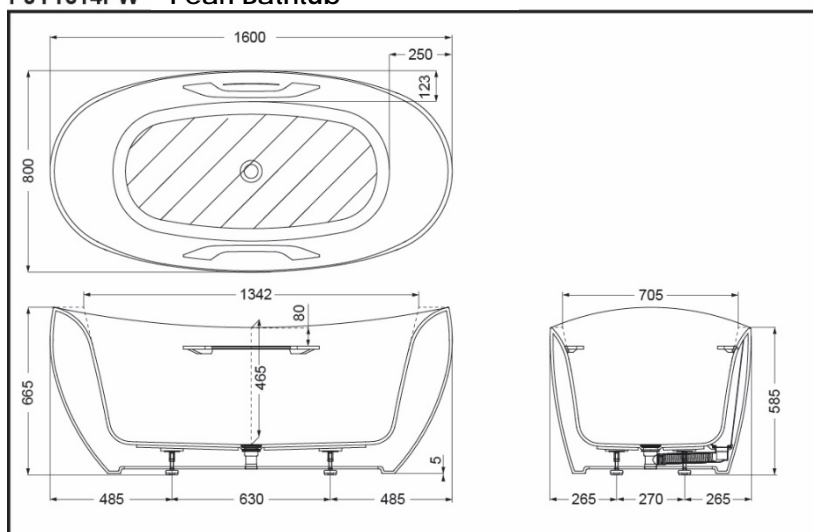

### SPECIFICS

Size: 1600\*800\*665mm  
Volume:203L

PJY1614HPW  
PJY1614PW Pearl Bathtub

\*TOTO(CHINA) CO.,LTD. All rights reserved.