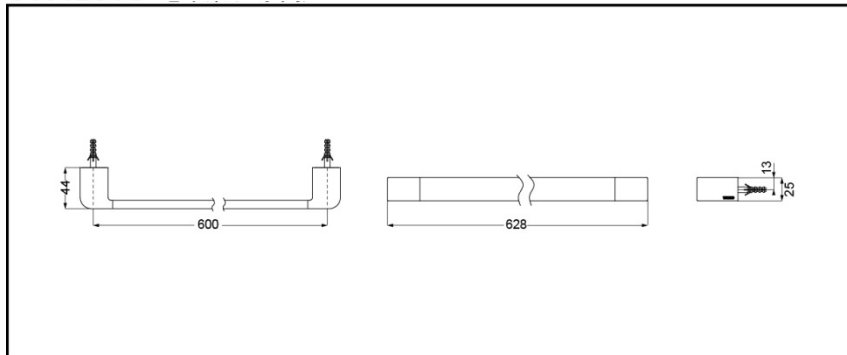

YT902S4C (450mm)

YT902S6C (600mm)

YT902S4C

YT902S6C

FEATURES

- Elegant appearance.
- Beautiful curves reveal elegant taste.
- Easy installation and usage.

SPECIFICS

Size:

YT902S4C:478x44mm

YT902S6C:628x44mm

YT902S4C Towel Bar

*TOTO(CHINA) CO.,LTD. All rights reserved.

YT902S6C Towel Bar

*TOTO(CHINA) CO.,LTD. All rights reserved.

Others

Series : G