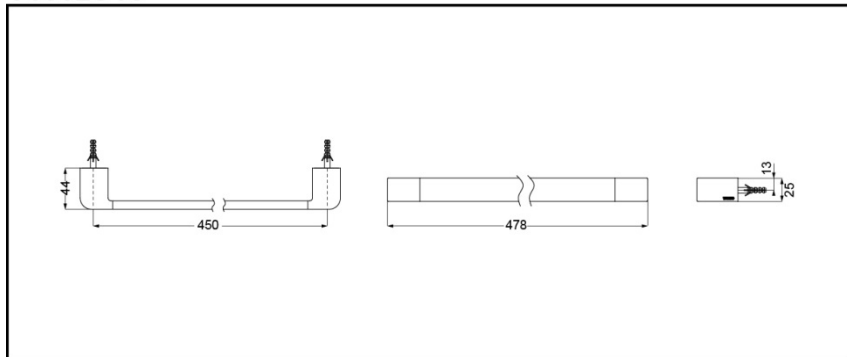

YT902S4C (450mm)

YT902S6C (600mm)

YT902S4C

YT902S6C

FEATURES

- Elegant appearance.
- Beautiful curves reveal elegant taste.
- Easy installation and usage.

SPECIFICS

Size:

YT902S4C:478x44mm

YT902S6C:628x44mm

YT902S4C Towel Bar

*TOTO(CHINA) CO.,LTD. All rights reserved.

YT902S6C Towel Bar

*TOTO(CHINA) CO.,LTD. All rights reserved.

Others

Series : G