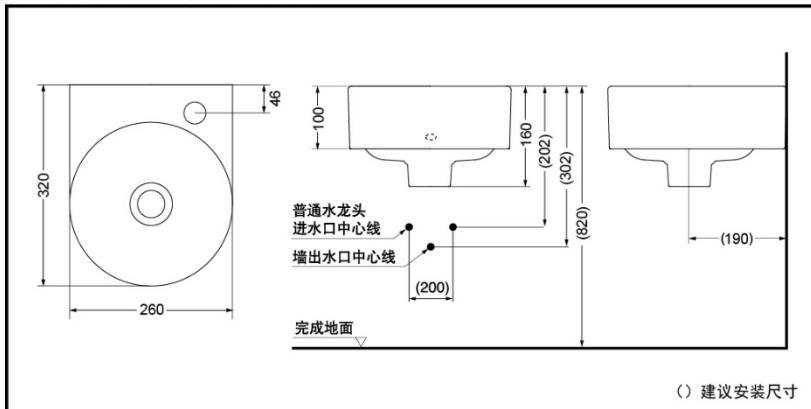

TOTO

Wall-hung Basin for Hands

LW1223B

✘Faucet not included
Drainage fitting not included

LW1223B

FEATURES

- Fashionable thin appearance, deep inner, splash proof.
- Compact wall-hung design, fits for cramped toilets and public spaces.
- Cefiontect applied. Debris, mold and bacteria being prevented from sticking to ceramic surfaces, leads to fewer chemicals and water in cleaning .
- No water storage design, suits for frequent use in public places.

SPECIFICS

Size: 320*260*160mm

Practical Capacity: N/A

LW1223B Wall-hung basin for hands

TOTO(CHINA) CO.,LTD. All rights reserved.

OTHERS

Recommend fittings:

Faucet: DL104

Drainage fitting:DN010