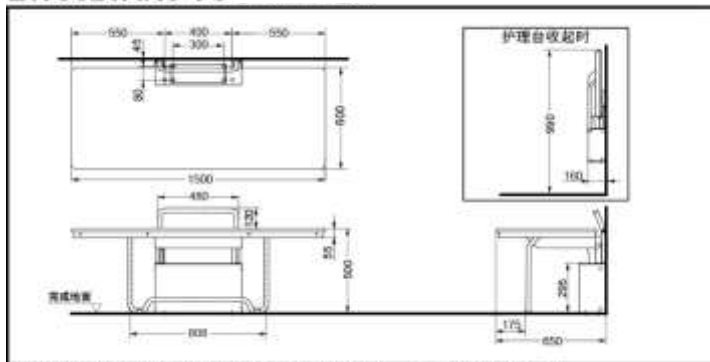

EWC520ARS VC

FEATURES

- Physically challenged people can easily open the nursing table when sitting on a wheelchair.
- The handles on nursing table make it convenient for physically challenged people to move from a wheelchair to the table.
- The size of the nursing table is proper for adults to lie down.
- Take very little space after folding.

Attention:

- Please strictly follow the installation manual to install the product.
- Make sure the concrete has a compressive strength more than 210kgf/cm².
- To assure a safe use, please do a good daily checking work.

EWC520ARS VC Multi-function Nursing Table

•TOTO公司保留对其产品规格和尺寸更改的权利。届时，恕不另行通知。
*TOTO(CHINA) CO.,LTD. All rights reserved.

SPECIFICS

Size:

Using time: 650*1500*620mm
Folding time: 160*1500*990mm