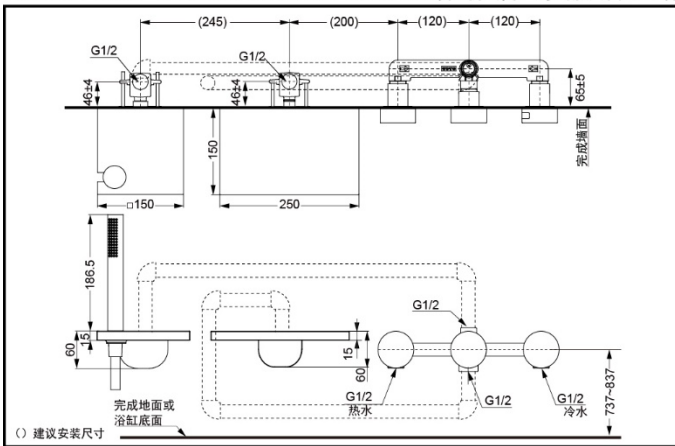

DBX125CF+DBS111+DB253R : Wall-Mounted Bathtub Mixer Suite (CI Contemporary Series)

*TOTO公司保留对其产品规格和尺寸更改的权利。届时，恕不另行通知。

*TOTO(CHINA) CO.,LTD. All rights reserved.

SPECIFICS

Water Supply:
0.05MPa(dynamic pressure)~
1.0MPa(static pressure)
Water efficiency grade:
DBX125CFR: Grade 2

OTHERS

Series: CI Contemporary Series