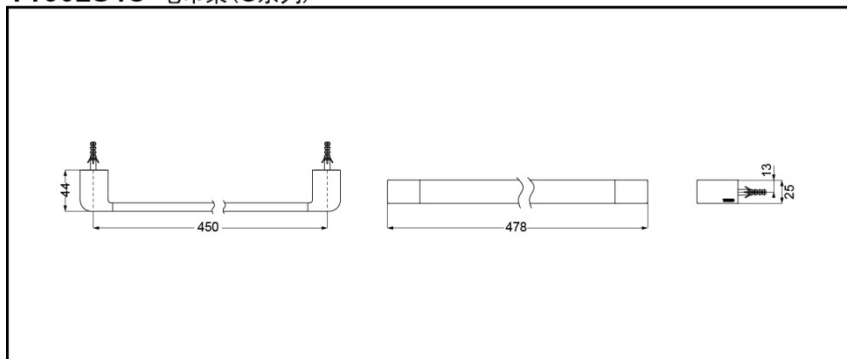

YT902S4C 毛巾架(G系列)

* TOTO公司保留对其产品规格和尺寸更改的权利。届时，恕不另行通知。