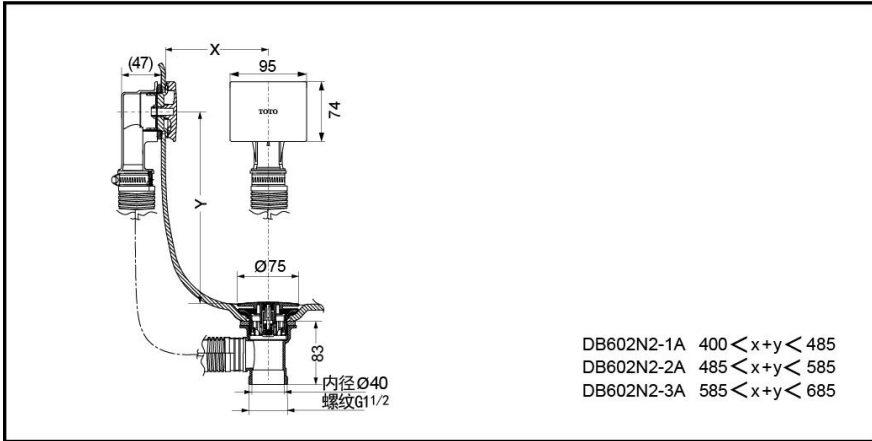

DB602N2-1A DB602N2-2A DB602N2-3A 脚踏式浴缸排水

*TOTO公司保留对其产品规格和尺寸更改的权利。届时，恕不另行通知。