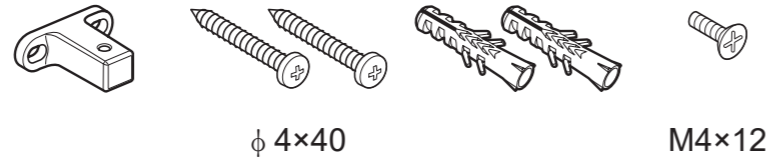

YAK201G

附属品
Included parts

φ 4x40

M4x12