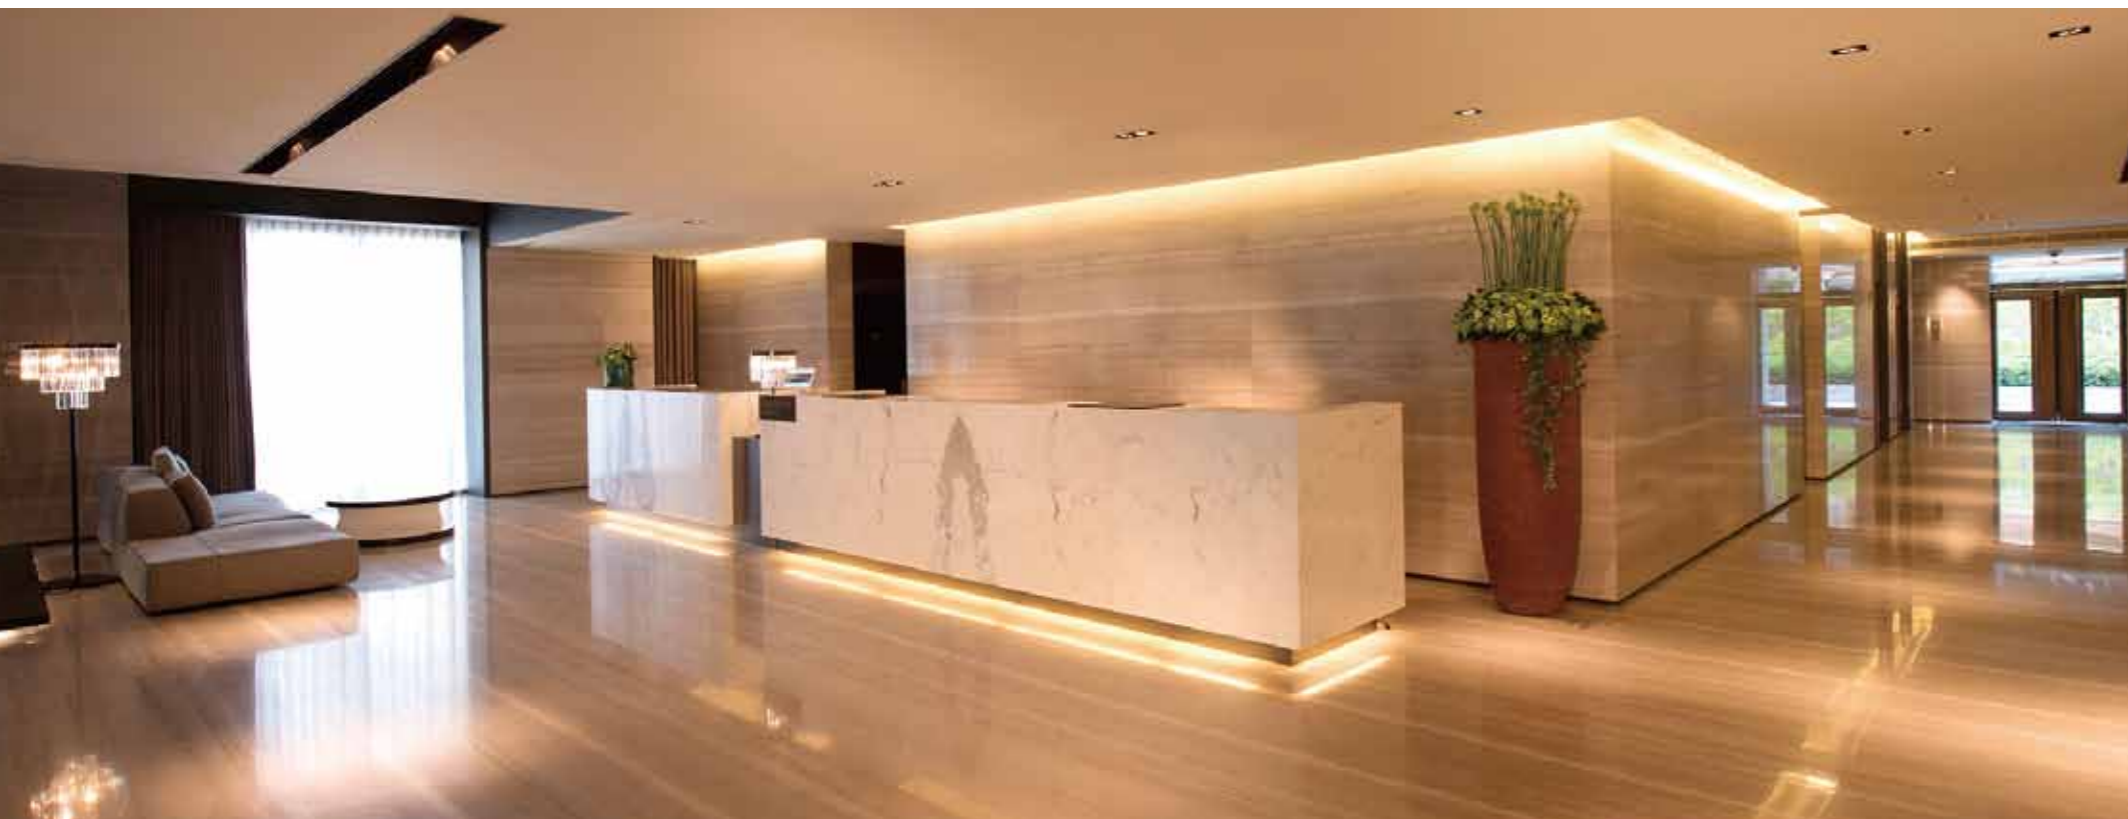

124间精美的客房及套房共有6款房型以供尊贵选择。简洁的舒适空间，揉合全方位的安寝氛围，让身处异乡的住客尽享舒适的休憩时光。沉稳大器的稀有石材，时尚的新古典风情家具，细致而利落地展现气派舒适的氛围。设计师匠心独具的完美规划，打造环视美景的玻璃帷幕，塑造出室内与户外光线的串连感。精致典雅的天际套房，让设计与美景浑然天成，怀旧的都会风情点缀于时代线条中，大器空间让美丽延展于层迭之间。极简空间，充分发挥出“Less is More 极简美学”的设计概念。卫浴间采用了卓越与舒适的TOTO产品，深受好评的诺锐斯特智能全自动坐便器与慕轩一直坚持的精致生活、以客为尊的精神不谋而合。

两者的完美结合，不仅诠释了精致美学，更带来器宇轩昂的视觉美感。

MADISON TAIPEI has 124 high-quality rooms and suites, with 6 different types of rooms. Exuding an aura of classic taste and elegance, MADISON TAIPEI attentively chooses its color tone, furniture and bedding, paying close attention to detail. Rare stone materials and neo-classical style furniture reflect a cozy atmosphere. A glass curtain was conceived by the designers to create an indoor and outdoor lighting effect. The simple linings are constructed using a natural concept, showing a supreme sense of beauty. Incorporating both traditional and modern elements, Skyline Suite demonstrates an exceptionally unique beauty. It is a simple, aesthetic environment equipped with excellent and comfortable TOTO products, which exemplifies the concept of "less is more". Along with the acclaimed TOTO's NEOREST series, MADISON TAIPEI represents exquisite life and a customer-oriented spirit, which parallels the products' reputation.