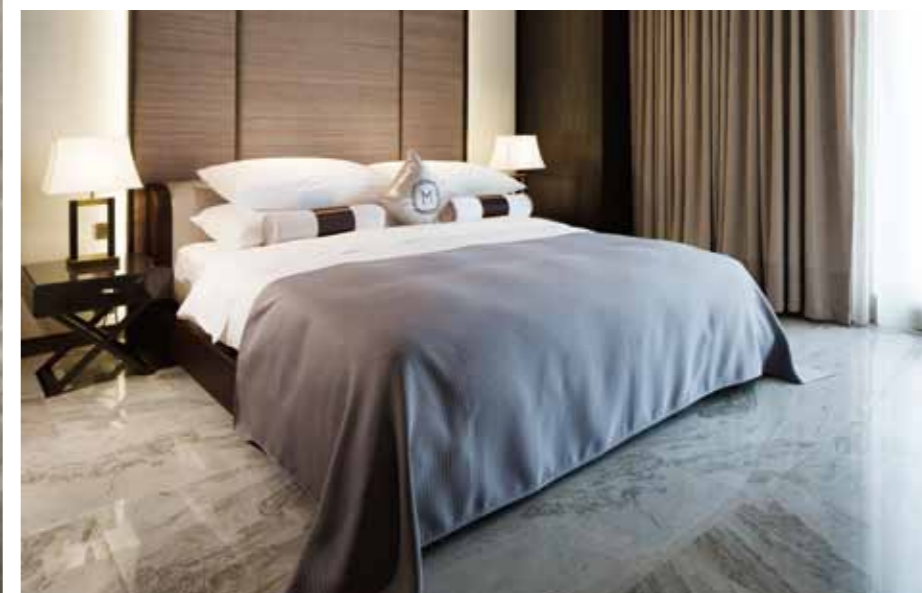

124间精美的客房及套房共有6款房型以供尊贵选择。简洁的舒适空间，揉合全方位的安寝氛围，让身处异乡的住客尽享舒适的休憩时光。沉稳大器的稀有石材，时尚的新古典风情家具，细致而利落地展现气派舒适的氛围。设计师匠心独具的完美规划，打造环视美景的玻璃帷幕，塑造出室内与户外光线的串连感。精致典雅的天际套房，让设计与美景浑然天成，怀旧的都会风情点缀于时代线条中，大器空间让美丽延展于层迭之间。极简空间，充分发挥出“Less is More 极简美学”的设计概念。卫浴间采用了卓越与舒适的TOTO产品，深受好评的诺锐斯特智能全自动坐便器与慕轩一直坚持的精致生活、以客为尊的精神不谋而合。

两者的完美结合，不仅诠释了精致美学，更带来器宇轩昂的视觉美感。

MADISON TAIPEI has 124 high-quality rooms and suites, with 6 different types of rooms. Exuding an aura of classic taste and elegance, MADISON TAIPEI attentively chooses its color tone, furniture and bedding, paying close attention to detail. Rare stone materials and neo-classical style furniture reflect a cozy atmosphere. A glass curtain was conceived by the designers to create an indoor and outdoor lighting effect. The simple linings are constructed using a natural concept, showing a supreme sense of beauty. Incorporating both traditional and modern elements, Skyline Suite demonstrates an exceptionally unique beauty. It is a simple, aesthetic environment equipped with excellent and comfortable TOTO products, which exemplifies the concept of "less is more". Along with the acclaimed TOTO's NEOREST series, MADISON TAIPEI represents exquisite life and a customer-oriented spirit, which parallels the products' reputation.

The perfect combination of the two not only emphasizes a refined aesthetic, but also brings together a dignified visual feeling.

项目简介	中国台湾	Details	TAIWAN
国家/地区	四星级酒店	Country/Area	Hotel ****
项目类型	124	Category	124
房间数	李玮珉	Rooms	Weimin Li
设计师	诺锐斯特 CES9573、	Designer	
产品型号	CW923SGUR	Product number	NEOREST CES9573,
坐便器	UW904H	Toilet	CW923SGUR
壁挂小便斗		Standing Urinals	UW904H
		Web	www.madison taipei.com