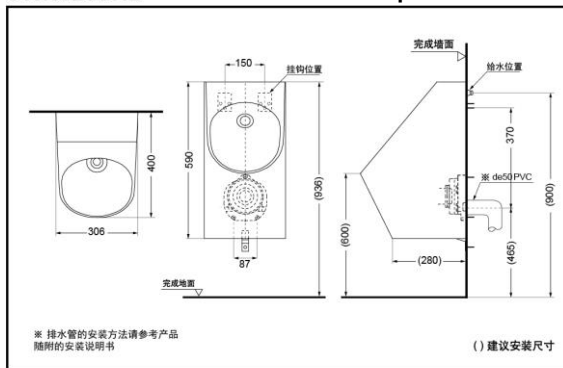

UWN926SHB(Rear water inlet)

Cefiontect

UWN926SHB Wall-mounted One-piece Urinal

\*TOTO公司保留对其产品规格和尺寸更改的权利。届时，恕不另行通知。

TOTO(CHINA) CO.,LTD. All rights reserved.

### SPECIFICS

Size: 306\*400\*590mm

Nominal water consumption:

UWN926SHB:0.5L

Water efficiency grade:

UWN926SHB:Grade 1

Water inlet model:

UWN926SHB:Rear water inlet