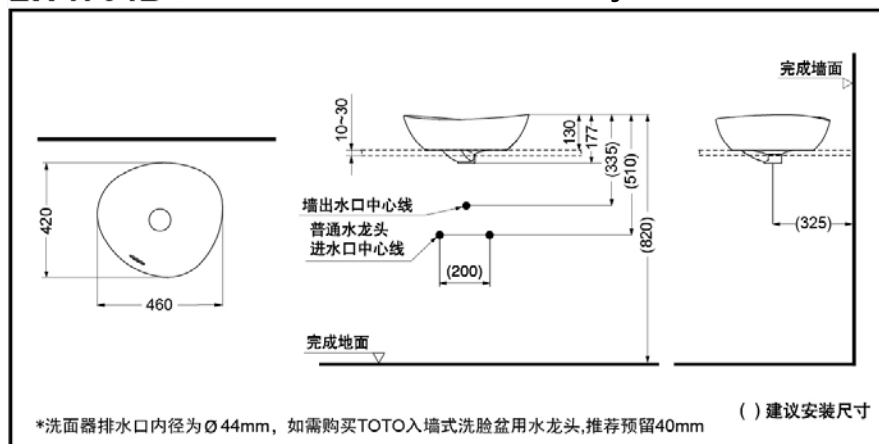

TOTO Above Counter Lavatory

Linear
Ceram

Cefiontect

※Need to match different drainages

VM5D419B#XW (fits ZA/GE/GC/GM/GB/GF faucet series)

VM5D417B#XW (fits other TOTO faucet series)

LW4704B#XW

VM5D417B#XW
VM5D419B#XW
(Drainage Fitting)

FEATURES

- Asymmetrical design breaks the routine, Handcraft like techniques applied. Product vision differs from angles and lighting conditions.
- Linear Ceram technique applied, thickness of basin wall is just half of pervious products, but the strength doubles.
- Harmonious appearance with ZA series faucets, brings pleasant and comfort feeling.

SPECIFICS

Size : 460x420x177mm

Practical capacity : 3.5L

LW4704B : Above Counter Lavatory

*TOTO(CHINA) CO.,LTD. All rights reserved.

Others

Recommend fittings :
Faucet TLP03301B