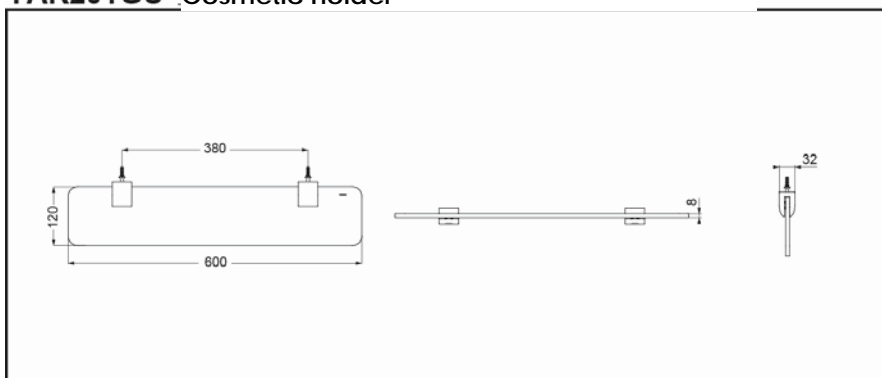

YAK201GC Cosmetic holder

*TOTO(CHINA) CO.,LTD. All rights reserved.