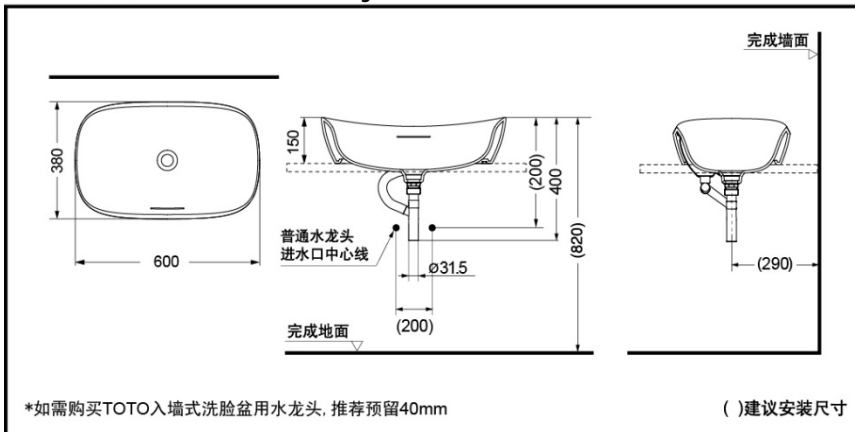

TOTO

Galaline Lavatory

PJS07W#MW (Matt)
PJS07W#GW (Highlight)

PJS07W#MW

PJS07W#GW

FEATURES

- Cradle above counter lavatory. Cradle shape reveals a feeling of gentle & being wrapped.
- Reinforced marble material, high density and strength.
- Highlight & matt texture, two color options available.

SPECIFICS

Size: 600x380x150mm

Practical capacity: 10L

PJS07W Galaline Lavatory

*TOTO(CHINA) CO.,LTD. All rights reserved.

Others

Recommend fittings :

Faucet:TLG09306B