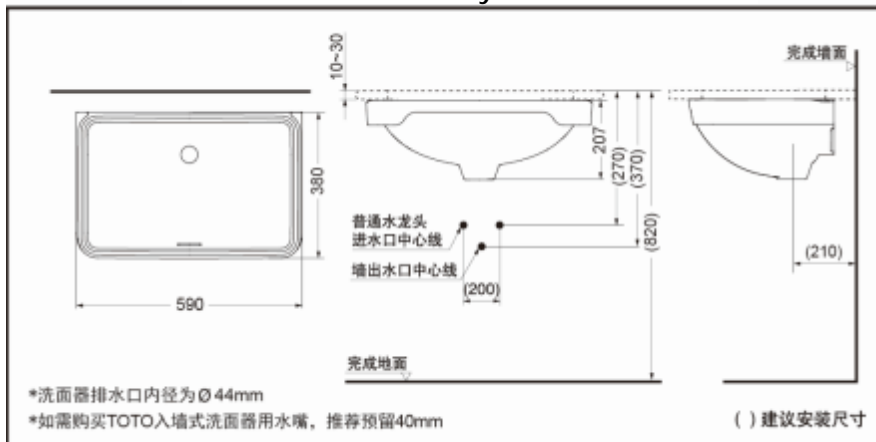

Cefiontect

FEATURES

- Simple and tight square appearance, clear outline, create tidy bathroom space.
- Under counter installment, space saving.
- Cefiontect technology applied, super smooth surface beyond the nanoscale leaves no space for dirt to stay.

SPECIFICS

Size : 590x380x207mm
 Practical capacity : 10.2L

LW1536B Under Counter Lavatory

*TOTO(CHINA) CO.,LTD. All rights reserved.