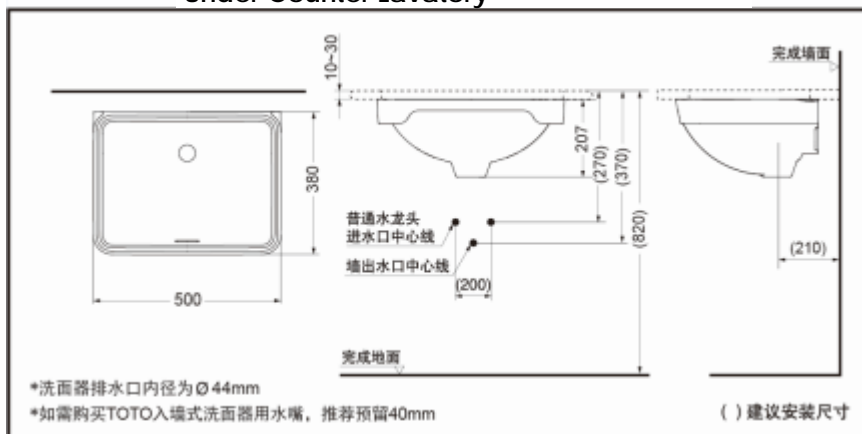

Cefiontect

FEATURES

- Simple and tight square appearance, clear outline, create tidy bathroom space.
- Under counter installment, space saving.
- Cefiontect technology applied, super smooth surface beyond the nanoscale leaves no space for dirt to stay.

SPECIFICS

Size : 500x380x207mm

Practical capacity : 9.0L

LW1535B Under Counter Lavatory

*TOTO(CHINA) CO.,LTD. All rights reserved.