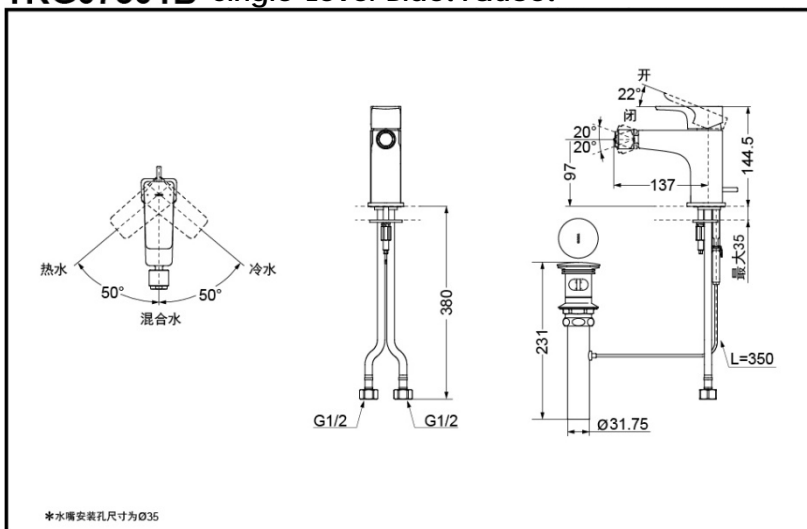

TRG07301B Single-Lever Bidet Faucet

*TOTO(CHINA) CO.,LTD. All rights reserved.

Others

Series: GE