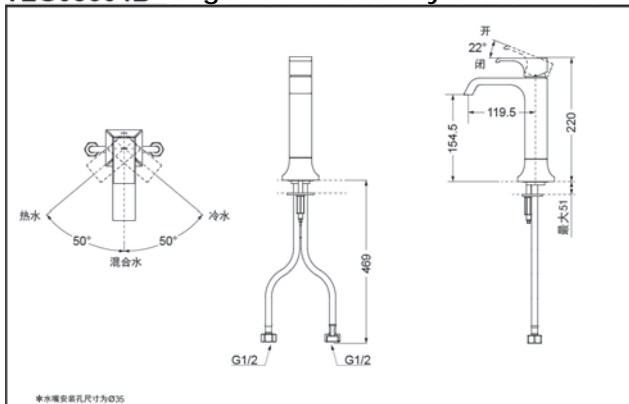

SPECIFICS

Water Inlet Requirement :
0.05MPa(Dynamic
Pressure)~1.0MPa(Static
Pressure)

Water Efficiency : Grade1
Spout : Bubbler equipped

Others

Series : GC

TLG08303B Single-Lever Lavatory Faucet

*TOTO(CHINA) CO.,LTD. All rights reserved.

TLG08304B Single-Lever Lavatory Faucet

*TOTO(CHINA) CO.,LTD. All rights reserved.