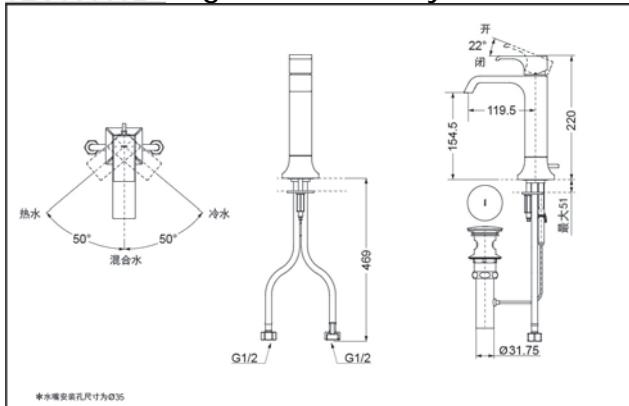

SPECIFICS

Water Inlet Requirement :
0.05MPa(Dynamic
Pressure)~1.0MPa(Static
Pressure)

Water Efficiency : Grade1
Spout : Bubbler equipped

Others

Series : GC

TLG08303B Single-Lever Lavatory Faucet

*TOTO(CHINA) CO.,LTD. All rights reserved.

TLG08304B Single-Lever Lavatory Faucet

*TOTO(CHINA) CO.,LTD. All rights reserved.