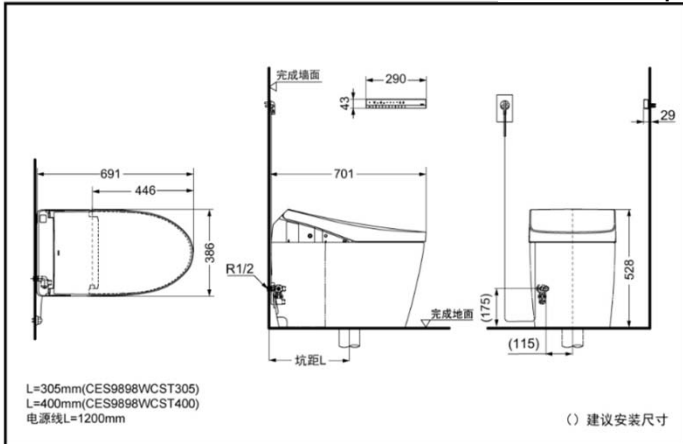

TOTO(CHINA) CO.,LTD. All rights reserved.

CES9898PWCS NEOREST One-piece Toilet/Bidet

TOTO(CHINA) CO.,LTD. All rights reserved.

TOTO(CHINA) CO.,LTD. www.toto.com.cn

CES9898WCST305
CES9898WCST400
CES9898PWCS

SPECIFICS

Size : 386*691*528mm

Flush volume:

CES9898WCST305/T400:3.0/3.8L

CES9898PWCS:3.0L/4.5L

Nominal water consumption:

CES9898WCST305/T400:3.3L

CES9898PWCS:3.5L

Water efficiency:Grade2

Drainage mode:

CES9898WCST305/T400:Rear

CES9898PWCS:Underneath

Rough-in:

305mm/400mm/H=120mm

Water Inlet Requirement:

0.05MPa(Dynamic Pressure)~