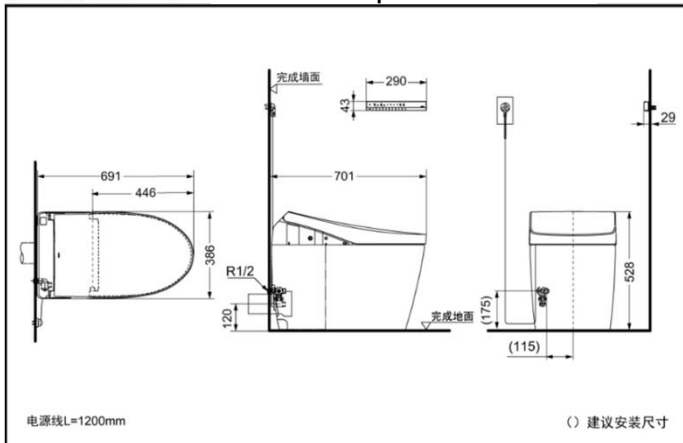

TOTO(CHINA) CO.,LTD. All rights reserved.

CES9898PWCS NEOREST One-piece Toilet/Bidet

TOTO(CHINA) CO.,LTD. All rights reserved.

TOTO(CHINA) CO.,LTD. www.toto.com.cn

CES9898WCST305
CES9898WCST400
CES9898PWCS

SPECIFICS

Size : 386*691*528mm

Flush volume:

CES9898WCST305/T400:3.0/3.8L

CES9898PWCS:3.0L/4.5L

Nominal water consumption:

CES9898WCST305/T400:3.3L

CES9898PWCS:3.5L