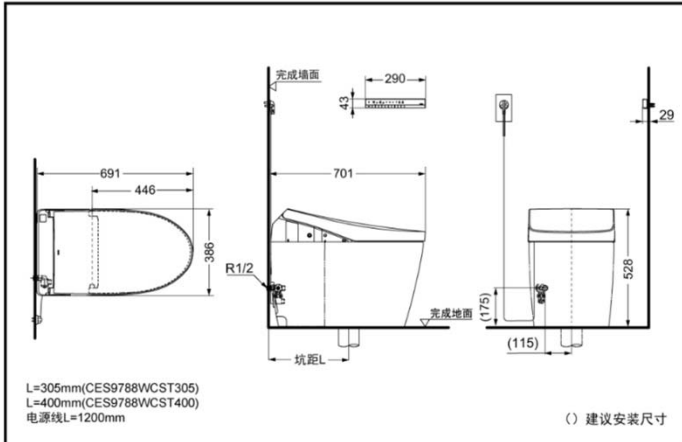

Air-in Wonder Wave

Cefiontect

Tornado Flush

Ewater+

Premist

Rimless

Water Saving

Auto Open/Close Lid

Auto Flush

Deodorizer

Heated Seat

Warm Air Drying

CES9788WCST305/CES9788WCST400 NEOREST One-piece Toilet/Bidet

TOTO(CHINA) CO.,LTD. All rights reserved.

CES9788PWCS NEOREST One-piece Toilet/Bidet