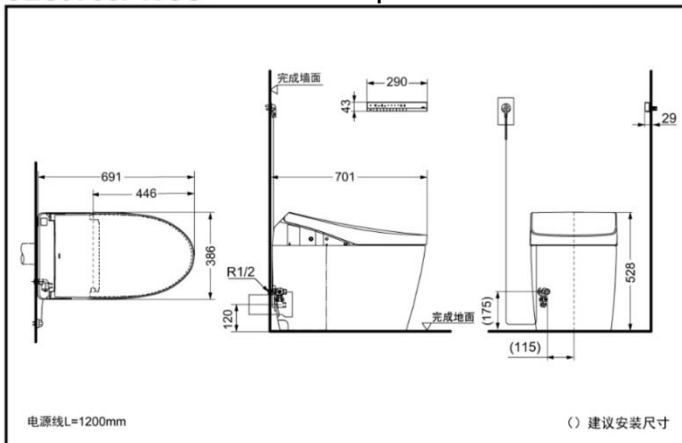

TOTO(CHINA) CO.,LTD. All rights reserved.

TOTO(CHINA) CO.,LTD. www.toto.com.cn

CES9788WCST305
CES9788WCST400
CES9788PWCS

FEATURES

- Neorest series smart one piece toilet. Its sharp lines and distinctive, dignified presence blends in with spaces that have the latest in modern, edgy design.
- Evolution for detailing, more balanced seam enhanced overall sensation.
- New tornado flushing system, concealed jet hole, more smooth rim.
- Hybrid flush system applied for low water supply.
- Microwave induction, more accurate & reliable .
- One push lift for functional part, easy for cleaning.

SPECIFICS

Size : 386*691*528mm

Flush volume :

CES9788WCST305/T400:3.0/3.8L

CES9788PWCS:3.0L/4.5L

Nominal water consumption:

CES9788WCST305/T400:3.3L

CES9788PWCS:3.5L

Water efficiency:Grade2

Drainage mode :

CES9788WCST305/T400:Rear

CES9788PWCS:Underneath

Rough-in:

305mm/400mm/H=120mm

Water Inlet Requirement :

0.05MPa(Dynamic Pressure)~

0.75MPa(Static Pressure)

Power:830W

Max power:1438W

Power supply : 220V(50Hz)