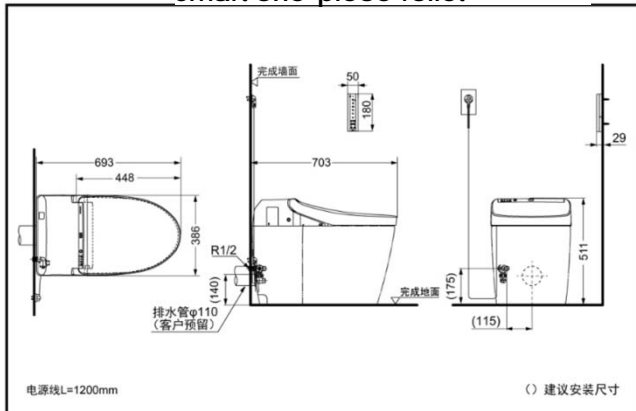

CES9575PCS Smart one-piece Toilet

*TOTO(CHINA) CO.,LTD. All rights reserved.

TOTO(CHINA) CO.,LTD. www.toto.com.cn

CES9575CST305

CES9575CST400

CES9575PCS

Ceramic Part:

CS988T305-9575

CS988T400-9575

CS988P-9575

Functional Part:

TCF9575CS

FEATURES

- Neorest smart toilet, elegant combination of simple & graceful.
- 3.8L hybrid flush, perfect, efficient and thorough.
- Ewater+ technology, one button lift for functional part and cleansing resin provide convenient cleanability.
- New capacitor remote control, invisible design for inlet valve and power failure operation make every detail considerate.

SPECIFICS

Size: 386x693x511mm

Nominal water consumption:

CES9575CS: 3.3L

CES9575PCS: 3.9L

Flush volume:

CES9575CS: 3.0/3.8L

CES9575PCS: 3.4/4.8L

CES9575PCS H=140mm

Water Inlet Requirement:

0.05MPa (Dynamic

Pressure) ~0.75MPa (Static

Pressure)

Power Source: 220V(50Hz)

Power: 820W(Max1428W)