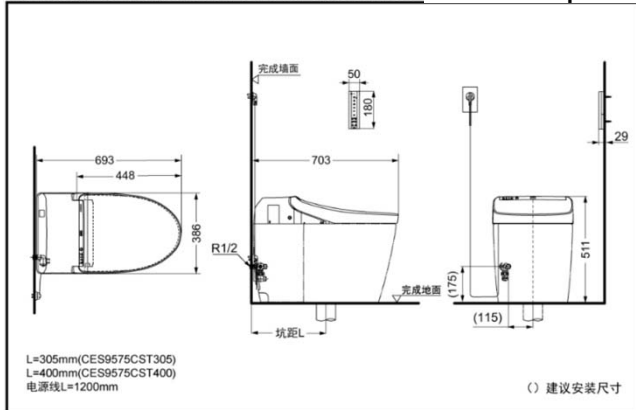

CES9575PCS Smart one-piece Toilet

*TOTO(CHINA) CO.,LTD. All rights reserved.

TOTO(CHINA) CO.,LTD. www.toto.com.cn

CES9575CST305

CES9575CST400

CES9575PCS

Ceramic Part:

CS988T305-9575

CS988T400-9575

CS988P-9575

Functional Part:

TCF9575CS

FEATURES

- Neorest smart toilet, elegant combination of simple & graceful.
- 3.8L hybrid flush, perfect, efficient and thorough.
- Ewater+ technology, one button lift for functional part and cleansing resin provide convenient cleanability.
- New capacitor remote control, invisible design for inlet valve and power failure operation make every detail considerate.

SPECIFICS

Size: 386x693x511mm

Nominal water consumption:

CES9575CS: 3.3L

CES9575PCS: 3.9L

Flush volume:

CES9575CS: 3.0/3.8L

CES9575PCS: 3.4/4.8L

CES9575PCS H=140mm

Water Inlet Requirement:

0.05MPa (Dynamic

Pressure) ~0.75MPa (Static

Pressure)

Power Source: 220V(50Hz)

Power: 820W(Max1428W)