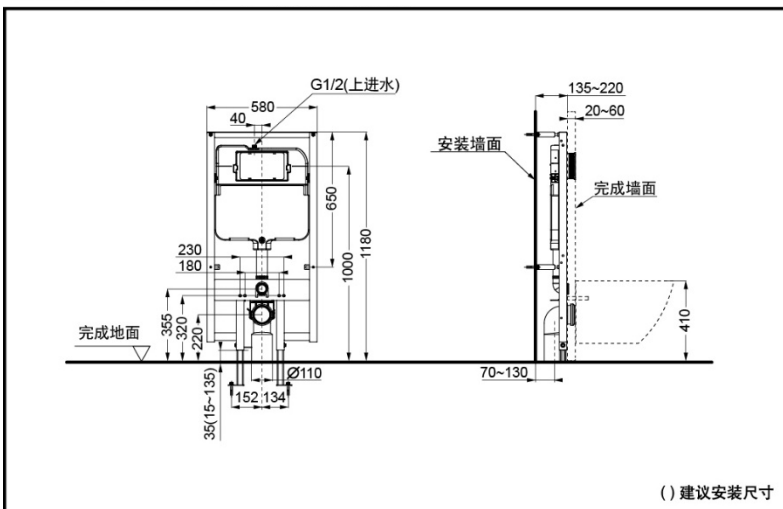

WH171B-941B Concealed Flush Tank

*TOTO(CHINA) CO.,LTD. All rights reserved.

Others

Recommend fittings :

Tank Panel

MB170P/MB174P/MB176G

Toilet

WH171B-941B fits CW941B