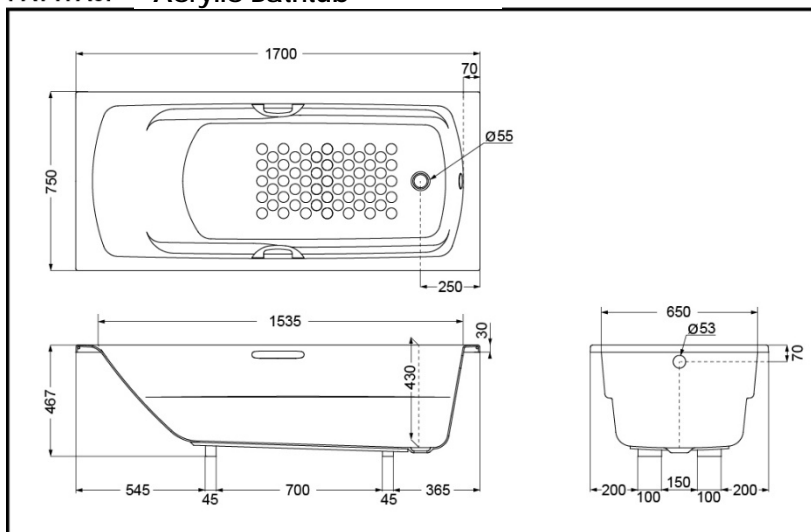

PAY17A0P#WU
 PAY17A0P#WS
 PAY17A0HP#WS

PAY17A0P#WU

PAY17A0P#WS

PAY17A0HP#WS

Packing : #WU Vertical stacking packing(15pcs)
 #WS Vertical individual packing

FEATURES

- Human engineering design, comfortable bath sensation.
- Non-slip surface for safety usage.
- Light weight for easy installation.

SPECIFICS

Size: 1700*750*467mm

Volume: 180L

PAY17A0HP
 PAY17A0P Acrylic Bathtub

*TOTO(CHINA) CO.,LTD. All rights reserved.