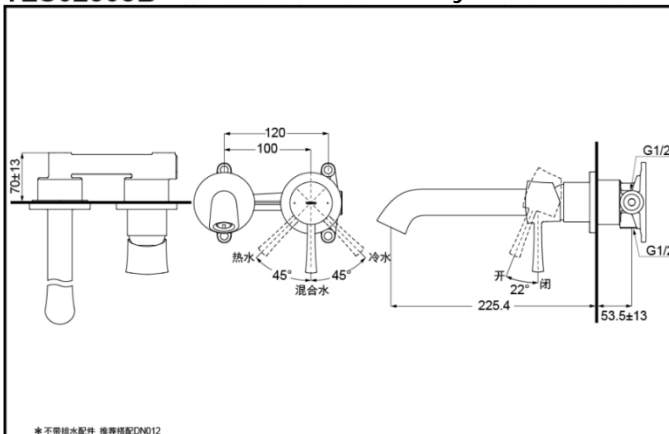

TOTO

Wall-Mounted Lavatory Faucet

TLS02307B
TLS02308B

TLS02307B
(W/O pop-up
waste)

TLS02308B
(W/O pop-up
waste)

Reduce The
Water
Technology

FEATURES

- Elegant appearance.
- Beautiful curves reveal elegant taste.
- Easy installation and usage.
- Unique aerial technology , smooth and moderate flow presents more comfort experience and saves water as well.

SPECIFICS

Water Inlet Requirement :
0.05MPa(Dynamic
Pressure)~1.0MPa(Static
Pressure)

Water Efficiency : Grade1
Spout : Bubbler equipped

Others

Series : LN

TLS02307B Wall-Mounted Lavatory Faucet

*TOTO(CHINA) CO.,LTD. All rights reserved.

TLS02308B Wall-Mounted Lavatory Faucet

*TOTO(CHINA) CO.,LTD. All rights reserved.

TOTO(CHINA) CO.,LTD. www.toto.com.cn