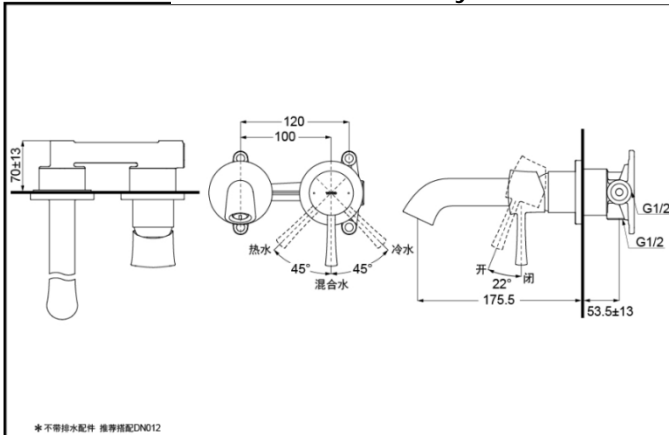

TOTO

Wall-Mounted Lavatory Faucet

TLS02307B
TLS02308B

TLS02307B
(W/O pop-up
waste)

TLS02308B
(W/O pop-up
waste)

Reduce The
Water
Technology

FEATURES

- Elegant appearance.
- Beautiful curves reveal elegant taste.
- Easy installation and usage.
- Unique aerial technology , smooth and moderate flow presents more comfort experience and saves water as well.

SPECIFICS

Water Inlet Requirement :
0.05MPa(Dynamic
Pressure)~1.0MPa(Static
Pressure)

Water Efficiency : Grade1
Spout : Bubbler equipped

Others

Series : LN

TLS02307B Wall-Mounted Lavatory Faucet

*TOTO(CHINA) CO.,LTD. All rights reserved.

TLS02308B Wall-Mounted Lavatory Faucet

*TOTO(CHINA) CO.,LTD. All rights reserved.

TOTO(CHINA) CO.,LTD. www.toto.com.cn