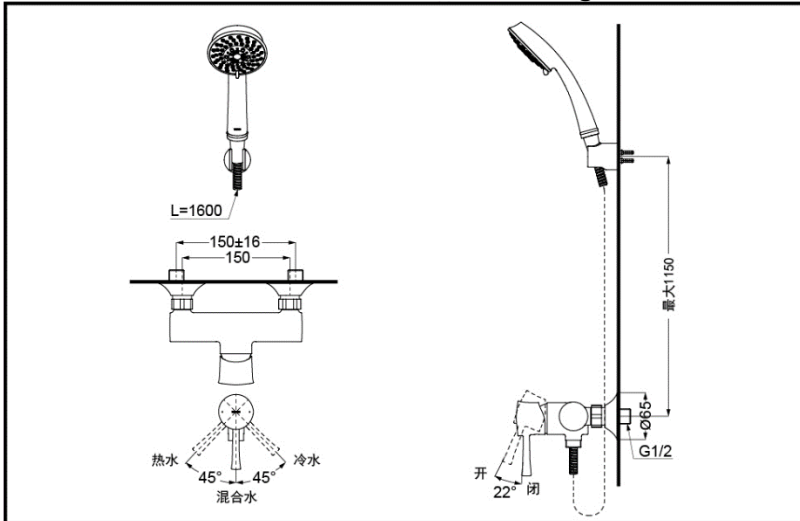

### SPECIFICS

Water Inlet Requirement :  
0.05MPa(Dynamic Pressure)~1.0MPa(Static Pressure)

Water Efficiency :  
Grade2((Hand Shower)

### TBS02301B+TBW03002Wall-Mount Single-Lever Shower Mixer

\*TOTO(CHINA) CO.,LTD. All rights reserved.