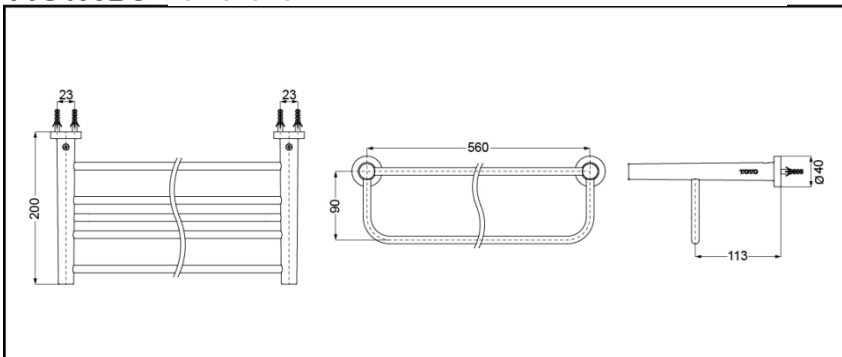

YTS406BC

YTS406BC

FEATURES

- Elegant appearance.
- Beautiful curves reveal elegant taste.
- Easy installation and usage.

SPECIFICS

Size: 560x200x90mm

YTS406BC Towel Shelf

*TOTO(CHINA) CO.,LTD. All rights reserved.