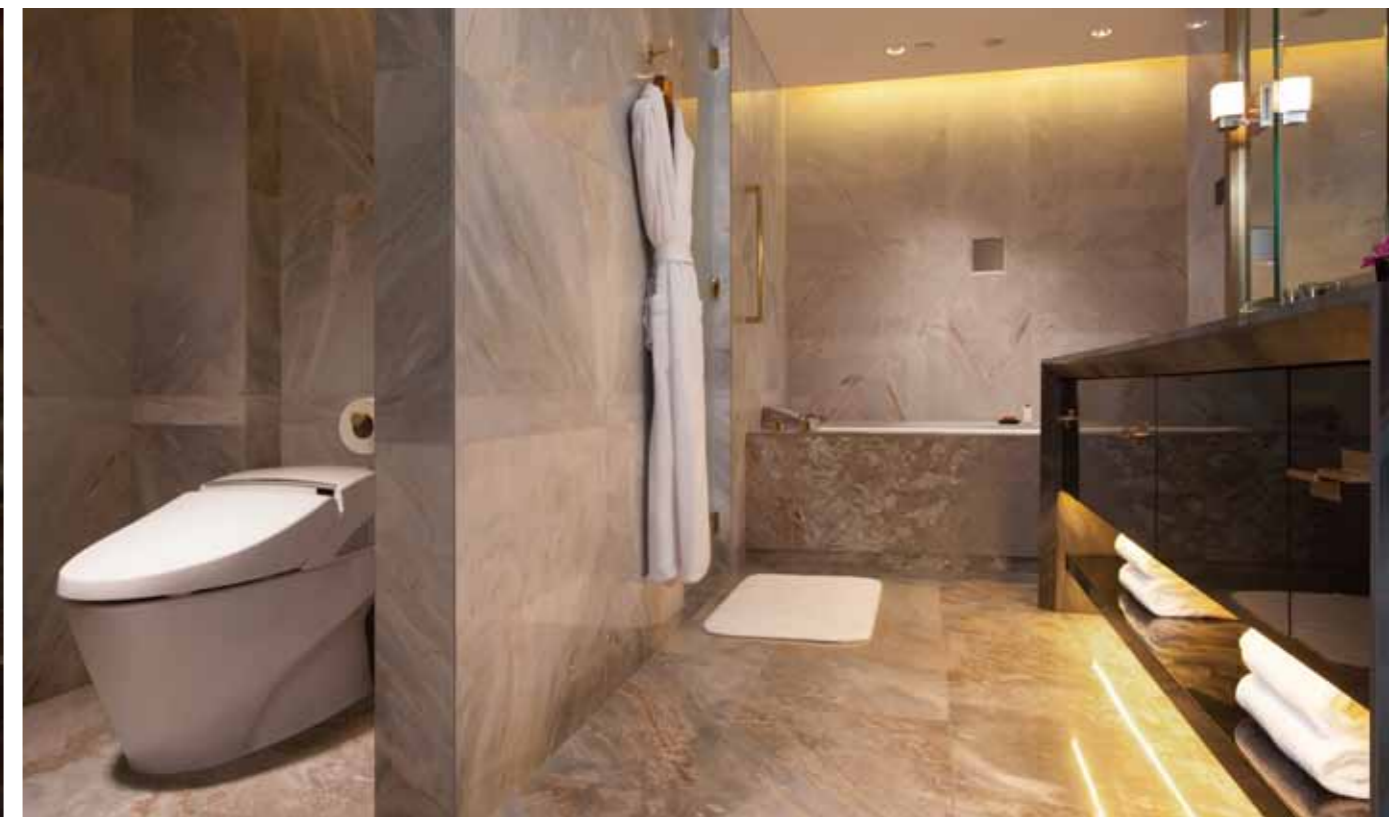

北京华尔道夫酒店主楼拥有171间各具特色的超豪华客房，其中9间带有独特露台设计，同时还包含了38间舒适套房。宽敞华贵的房间均体贴的将会客、工作、休息环境进行了划分。为了营造一个非凡卓越的居住环境，酒店以低调奢华又具个性化的方式关注每一个细微之处。为了让宾客的每一次住宿都成为令人难忘的美好回忆，酒店的每个房间均提供最先进的设备和奢华的房间生活用品。其中TOTO的诺锐斯特®智能全自动坐便器智能、贴心的功能更为宾客带来与众不同的舒适体验。

The hotel features 171 luxuriously appointed guestrooms including 38 suites, 9 of which have furnished terraces in the main hotel tower. Each room is spacious with elegantly and thoughtfully designed separate living, work and resting areas. With its signature True Waldorf Service, the hotel exemplifies discreet personalized attention, creating unforgettable moments that add up to an extraordinary experience that can happen only at a Waldorf Astoria. Each room provides a generous residential environment amidst modern technology and exquisite amenities. For example, TOTO's NEOREST® series offer guests unparalleled comfortable experiences with its many intelligent functions.

北京华尔道夫酒店主楼拥有171间各具特色的超豪华客房，其中9间带有独特露台设计，同时还包含了38间舒适套房。宽敞华贵的房间均体贴的将会客、工作、休息环境进行了划分。为了营造一个非凡卓越的居住环境，酒店以低调奢华又具个性化的方式关注每一个细微之处。为了让宾客的每一次住宿都成为令人难忘的美好回忆，酒店的每个房间均提供最先进的设备和奢华的房间生活用品。其中TOTO的诺锐斯特智能全自动坐便器智能、贴心的功能更为宾客带来与众不同的舒适体验。

The hotel features 171 luxuriously appointed guestrooms including 38 suites, 9 of which have furnished terraces in the main hotel tower. Each room is spacious with elegantly and thoughtfully designed separate living, work and resting areas. With its signature True Waldorf Service, the hotel exemplifies discreet personalized attention, creating unforgettable moments that add up to an extraordinary experience that can happen only at a Waldorf Astoria. Each room provides a generous residential environment amidst modern technology and exquisite amenities. For example, TOTO's NEOREST series offer guests unparalleled comfortable experiences with its many intelligent functions.