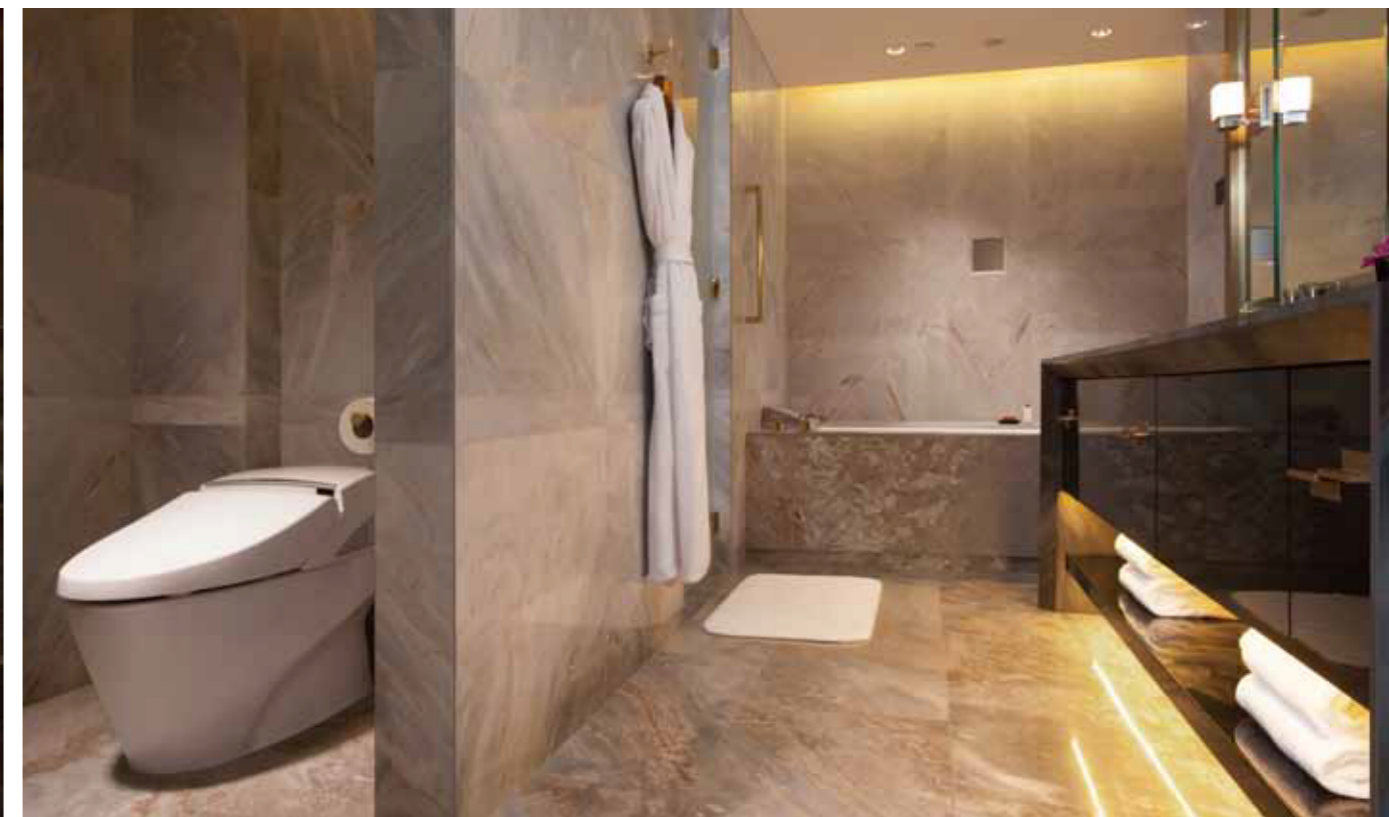

北京华尔道夫酒店主楼拥有171间各具特色的超豪华客房，其中9间带有独特露台设计，同时还包含了38间舒适套房。宽敞华贵的房间均体贴的将会客、工作、休息环境进行了划分。为了营造一个非凡卓越的居住环境，酒店以低调奢华又具个性化的方式关注每一个细微之处。为了让宾客的每一次住宿都成为令人难忘的美好回忆，酒店的每个房间均提供最先进的设备和奢华的房间生活用品。其中TOTO的诺锐斯特®智能全自动坐便器智能、贴心的功能更为宾客带来与众不同的舒适体验。

The hotel features 171 luxuriously appointed guestrooms including 38 suites, 9 of which have furnished terraces in the main hotel tower. Each room is spacious with elegantly and thoughtfully designed separate living, work and resting areas. With its signature True Waldorf Service, the hotel exemplifies discreet personalized attention, creating unforgettable moments that add up to an extraordinary experience that can happen only at a Waldorf Astoria. Each room provides a generous residential environment amidst modern technology and exquisite amenities. For example, TOTO's NEOREST® series offer guests unparalleled comfortable experiences with its many intelligent functions.

北京华尔道夫酒店主楼拥有171间各具特色的超豪华客房，其中9间带有独特露台设计，同时还包含了38间舒适套房。宽敞华贵的房间均体贴的将会客、工作、休息环境进行了划分。为了营造一个非凡卓越的居住环境，酒店以低调奢华又具个性化的方式关注每一个细微之处。为了让宾客的每一次住宿都成为令人难忘的美好回忆，酒店的每个房间均提供最先进的设备和奢华的房间生活用品。其中TOTO的诺锐斯特智能全自动坐便器智能、贴心的功能更为宾客带来与众不同的舒适体验。

The hotel features 171 luxuriously appointed guestrooms including 38 suites, 9 of which have furnished terraces in the main hotel tower. Each room is spacious with elegantly and thoughtfully designed separate living, work and resting areas. With its signature True Waldorf Service, the hotel exemplifies discreet personalized attention, creating unforgettable moments that add up to an extraordinary experience that can happen only at a Waldorf Astoria. Each room provides a generous residential environment amidst modern technology and exquisite amenities. For example, TOTO's NEOREST series offer guests unparalleled comfortable experiences with its many intelligent functions.