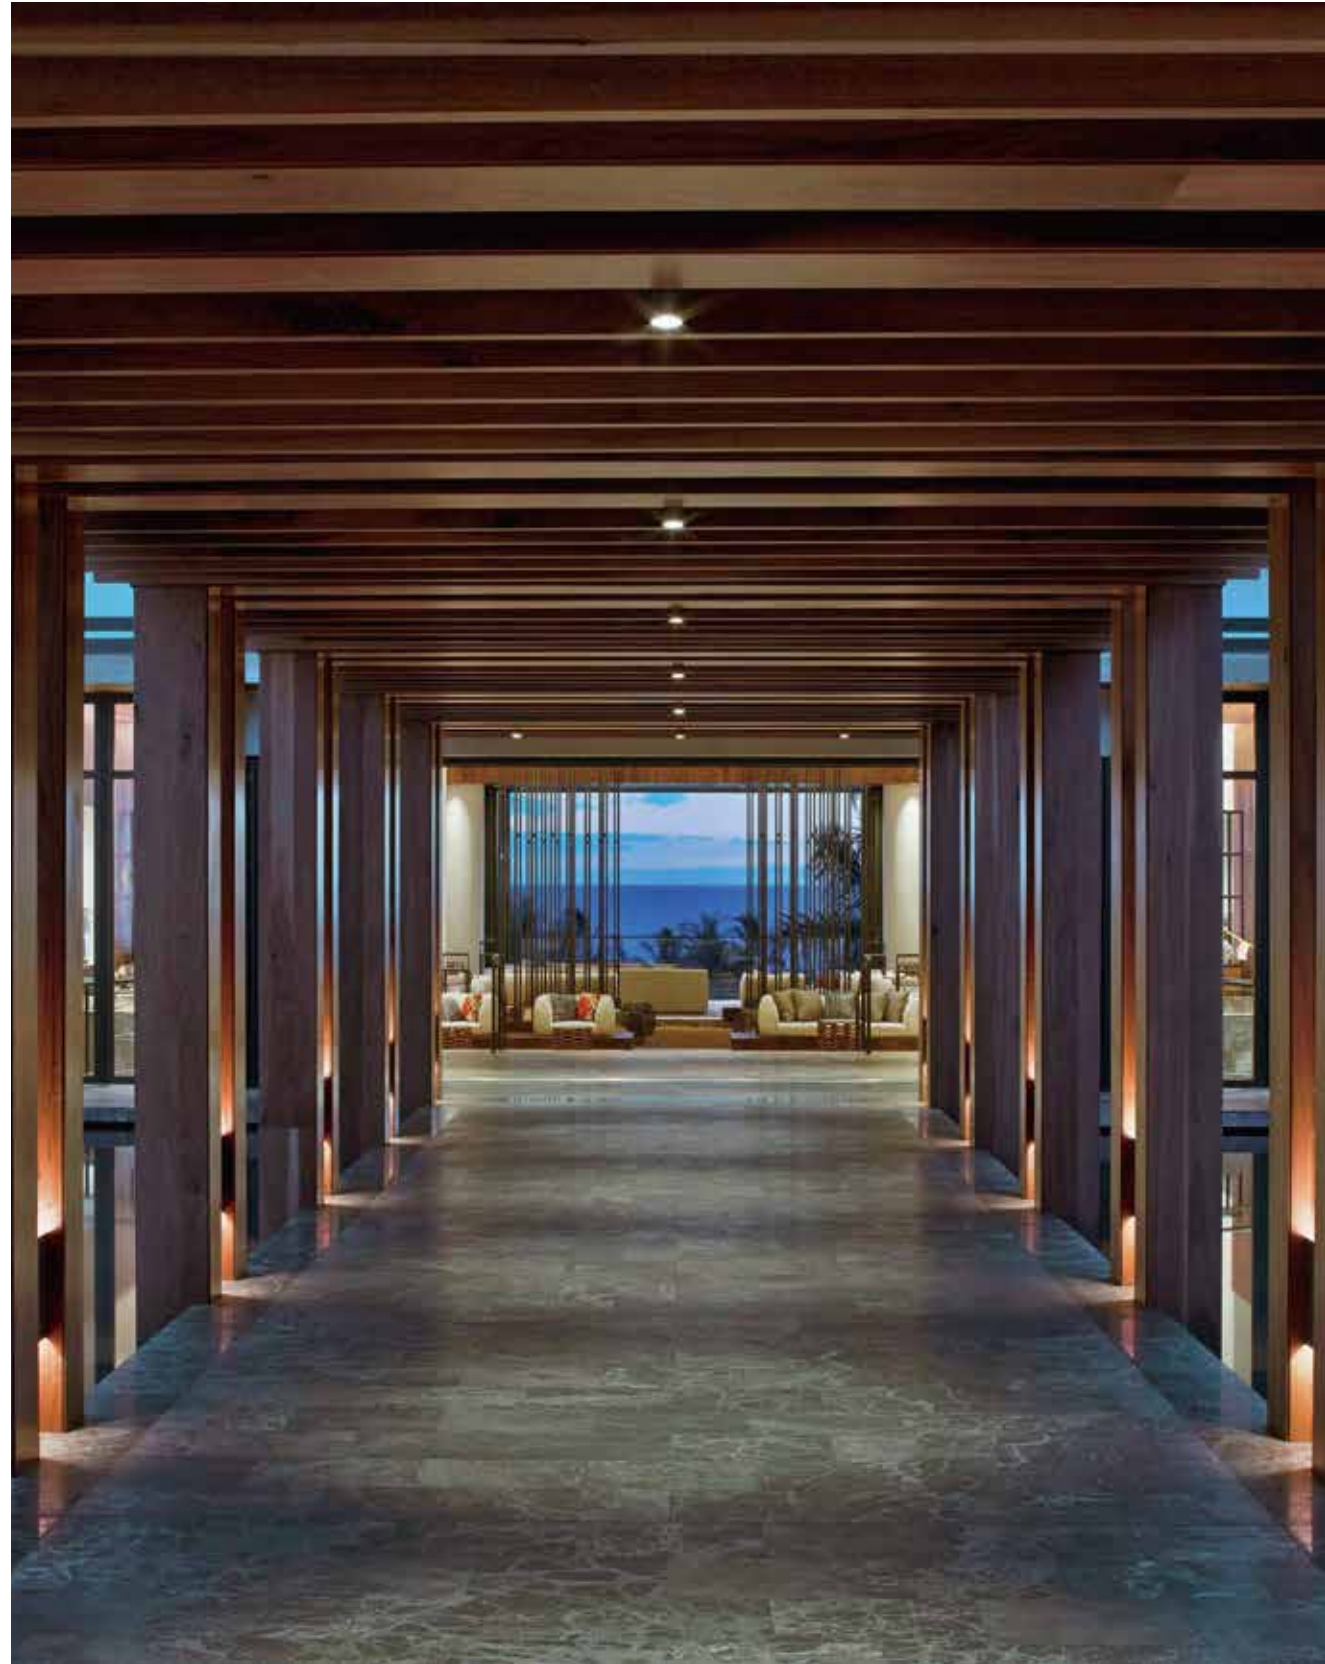

## 安达仕茂宜岛达仕威雷亚度假村 ANDAZ MAUI AT WAILEA RESORT

位于茂宜岛威雷亚第一西南海岸线莫卡普海滩上的安达仕茂宜岛达仕威雷亚度假村酒店以非传统的方式对“奢华”进行了重新定义，这个获得 LEED 认证的绿洲以奢华的客房、套房和别墅住宅为特色，高档海滨别墅充分体现了当代夏威夷神韵，为独具慧眼的小岛旅行者设计。游客可在 Ka'ana Kitchen 和 Morimoto Maui 尽享世界一流餐饮带来的愉悦感受。沉浸于 'Awili Spa & Salon，游客可在专业的顾问指导下，定制适合个人的护理产品，也可简单地在海滨泳池中放松享受。隐匿棕榈树林间，一如世外桃源，名列2014年《Travel + Leisure》最佳新酒店的安达兹茂宜岛达仕威雷亚度假村为游客提供了一个全新的度假选择。

Andaz Maui at Wailea Resort is redefining luxury with a non-traditional approach. Situated on Maui's premier southwestern coastline in Wailea on Mokapu Beach, this beachfront resort is designed for the discerning island traveler. The atmosphere emulates an upscale Hawaiian beach house that captures the spirit and feel of today's Hawaii. The Silver LEED certified oasis features luxurious guest rooms, suites and residential villas where guests can savor the delights of world-class dining at Ka'ana Kitchen and Morimoto Maui. Indulge at 'Awili Spa & Salon, where you can custom blend your products for your treatments with your apothecary consultant or simply relax enjoying the oceanfront infinity pools. Named Travel + Leisure's It List for 2014's Best New Hotels, Andaz Maui at Wailea Resort awaits to offer you a refreshing alternative in Maui.